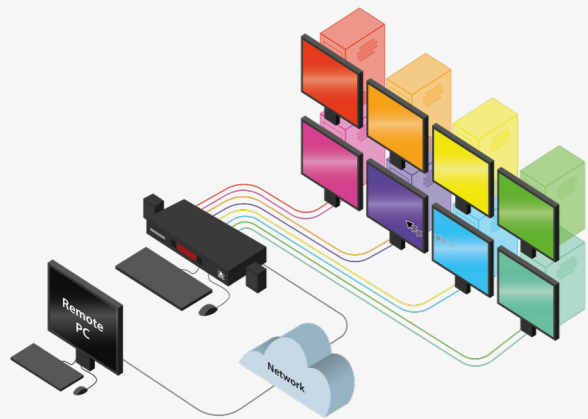

EXTEND

ADDERLink XD150

- ▶ **Extension Distance (max):** 150m
- ▶ **Video Resolution:** 1920 x 1200 @ 60Hz
- ▶ **Number of screens:** 1
- ▶ **Connection Type:** DVI-D
- ▶ **Medium Type:** CATX or Fibre (FX)
- ▶ **USB:** USB2.0 (480Mbps)
- ▶ **Audio (Analogue):** Uni/Bi-directional (FX)

EXTEND

ADDERLink XD522

- ▶ **Extension Distance (max):** 150m
- ▶ **Video Resolution:** 3840 x 2160 @ 30Hz
- ▶ **Number of screens:** 2
- ▶ **Connection Type:** DisplayPort™
- ▶ **Medium Type:** CATX
- ▶ **USB:** USB2.0 (480Mbps)
- ▶ **Audio (Analogue):** Bi-directional & SPDIF

PRODUCT FOCUS

High Performance IP KVM

EXTEND • SWITCH  
REMOTE • MATRIX

SWITCH

ADDER CCS-PRO

- ▶ **Switch Between up to 8 Computers**
- ▶ **FreeFlow Technology:** Seamless switching by mouse control
- ▶ **Simultaneous Device Selection:** Gives full control of USB peripherals
- ▶ **CCS-XB Illumination:** Enables screen identification
- ▶ **Redundant Power:** Suitable for mission-critical applications

REMOTE

ADDERView™ CATx

- ▶ **Video Resolution:** 1920 x 1200 with Display Data Channel emulation
- ▶ **Plug and Play:** Flexible set up
- ▶ **Local and Remote Access:** Up to 24 multi-platform servers via CATx cabling
- ▶ **User Profiles:** Create 16-24 profiles with defined access rights
- ▶ **Flexible Expansion:** Link units with CATx cable