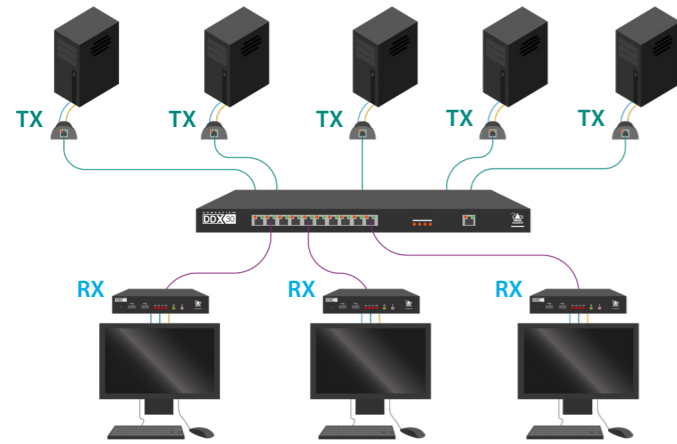

## ADDERView™ DDX

A flexible KVM switch that provides lossless KVM extension technology with flexi-port switching ability - giving multiple users access to multiple computers.

- ▶ **Extension Distance (max):** 50m
- ▶ **Video Resolution:** 1920 x 1200 @ 60Hz
- ▶ **Number of Screens:** 1
- ▶ **Connection Type:** DVI-D, VGA, DisplayPort™
- ▶ **Medium Type:** CATX Shielded
- ▶ **USB:** USB2.0 (HID)
- ▶ **Audio (Analogue):** Uni-directional

## ADDERLink™ INFINITY Range

A high performance IP KVM matrix solution that allows access to multiple computers located in separate rooms, buildings or cities; making it well suited to the needs of medium to large scale enterprises.