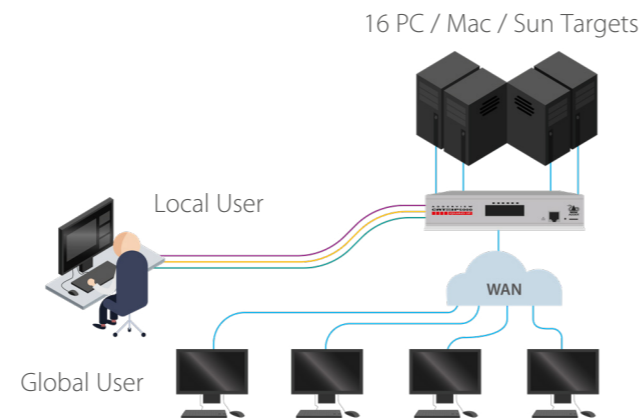

PRODUCT FOCUS

High Performance IP KVM

EXTEND • SWITCH  
REMOTE • MATRIX

SWITCH

ADDER CCS-PRO

- ▶ **Switch Between up to 8 Computers**
- ▶ **FreeFlow Technology:** Seamless switching by mouse control
- ▶ **Simultaneous Device Selection:** Gives full control of USB peripherals
- ▶ **CCS-XB Illumination:** Enables screen identification
- ▶ **Redundant Power:** Suitable for mission-critical applications

REMOTE

ADDERView™ CATx

- ▶ **Video Resolution:** 1920 x 1200 with Display Data Channel emulation
- ▶ **Plug and Play:** Flexible set up
- ▶ **Local and Remote Access:** Up to 24 multi-platform servers via CATx cabling
- ▶ **User Profiles:** Create 16-24 profiles with defined access rights
- ▶ **Flexible Expansion:** Link units with CATx cable

REMOTE

ADDERLink ipeps+

- ▶ **Video Resolution:** 1920 x 1200 @ 30Hz
- ▶ **Secure Remote Access:** Via the internet or corporate network
- ▶ **Client Software:** RealVNC™
- ▶ **Full Control:** During boot up, BIOS level or crash states
- ▶ **User Profiles:** Create up to 16 profiles with defined access rights