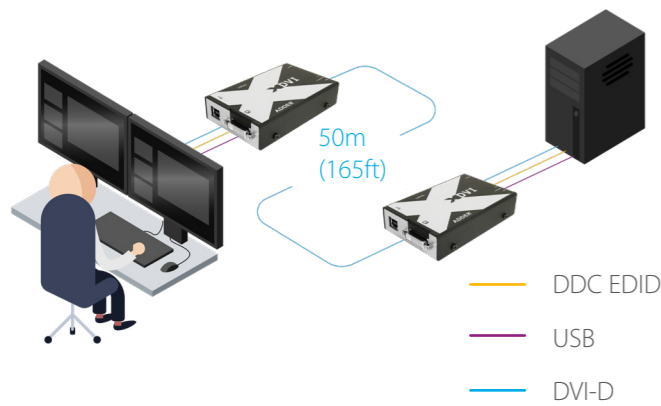

EXTEND

ADDERLink™ X-DVI PRO

- ▶ **Extension Distance (max):** 50m
- ▶ **Video Resolution:** 1920 x 1200 @ 60Hz
- ▶ **Number of Screens:** 1 or 2
- ▶ **Connection Type:** DVI-D
- ▶ **Medium Type:** CATX Shielded
- ▶ **USB:** USB2.0 (12Mbps)
- ▶ **Audio (Analogue):** Uni-directional

EXTEND

ADDERLink XD150

- ▶ **Extension Distance (max):** 150m
- ▶ **Video Resolution:** 1920 x 1200 @ 60Hz
- ▶ **Number of screens:** 1
- ▶ **Connection Type:** DVI-D
- ▶ **Medium Type:** CATX or Fibre (FX)
- ▶ **USB:** USB2.0 (480Mbps)
- ▶ **Audio (Analogue):** Uni/Bi-directional (FX)

## ADDERLink INFINITY 3000

VM IP ACCESS KVM

- ▶ **Extension Distance:** 100m (IP)
- ▶ **Video Resolution:** 2560 x 1600 @ 60Hz
- ▶ **Number of Screens:** 2
- ▶ **Connection Type :** DisplayPort™
- ▶ **Medium Type:** CATX or Fiber
- ▶ **USB:** USB2.0
- ▶ **Audio (Analogue):** Bi-directional

## ADDERLink INFINITY 4000 Series

4K IP KVM

- ▶ **Extension Distance:** 100M (IP)
- ▶ **Video Resolution:** 4096 x 2160 @ 60Hz
- ▶ **Number of Screens:** 2
- ▶ **Connection Type :** DisplayPort™
- ▶ **Medium Type:** Fibre
- ▶ **USB:** USB2.0 (480Mbps)
- ▶ **Audio (Analogue):** Bi-directional