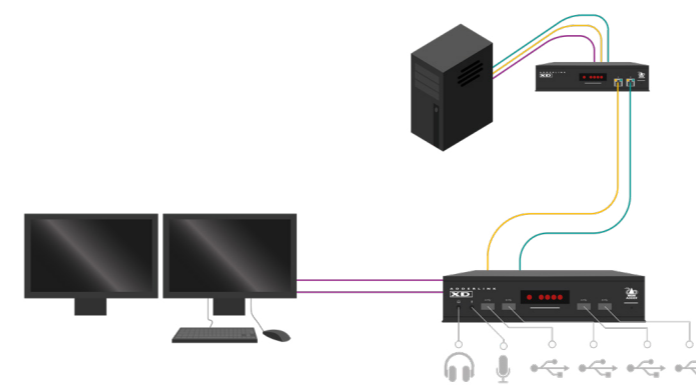

EXTEND

ADDERLink XD150

- ▶ **Extension Distance (max):** 150m
- ▶ **Video Resolution:** 1920 x 1200 @ 60Hz
- ▶ **Number of screens:** 1
- ▶ **Connection Type:** DVI-D
- ▶ **Medium Type:** CATX or Fibre (FX)
- ▶ **USB:** USB2.0 (480Mbps)
- ▶ **Audio (Analogue):** Uni/Bi-directional (FX)

EXTEND

ADDERLink XD522

- ▶ **Extension Distance (max):** 150m
- ▶ **Video Resolution:** 3840 x 2160 @ 30Hz
- ▶ **Number of screens:** 2
- ▶ **Connection Type:** DisplayPort™
- ▶ **Medium Type:** CATX
- ▶ **USB:** USB2.0 (480Mbps)
- ▶ **Audio (Analogue):** Bi-directional & SPDIF

PRODUCT FOCUS

High Performance IP KVM

EXTEND • SWITCH  
REMOTE • MATRIX

SWITCH

ADDER CCS-PRO

- ▶ **Switch Between up to 8 Computers**
- ▶ **FreeFlow Technology:** Seamless switching by mouse control
- ▶ **Simultaneous Device Selection:** Gives full control of USB peripherals
- ▶ **CCS-XB Illumination:** Enables screen identification
- ▶ **Redundant Power:** Suitable for mission-critical applications

## ADDERLink INFINITY 4000 Series

4K IP KVM

- ▶ **Extension Distance:** 100M (IP)
- ▶ **Video Resolution:** 4096 x 2160 @ 60Hz
- ▶ **Number of Screens:** 2
- ▶ **Connection Type :** DisplayPort™
- ▶ **Medium Type:** Fibre
- ▶ **USB:** USB2.0 (480Mbps)
- ▶ **Audio (Analogue):** Bi-directional