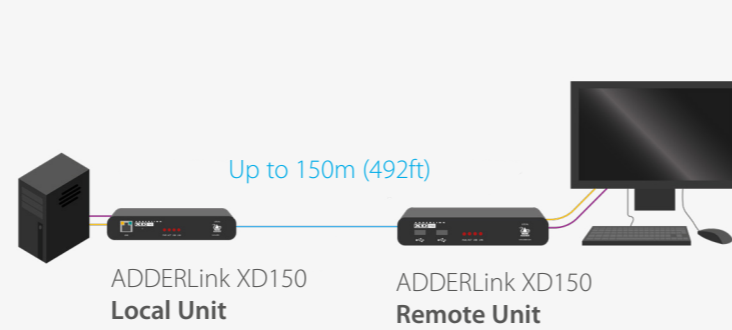

EXTEND

ADDERLink™ X-DVI PRO

- ▶ **Extension Distance (max):** 50m
- ▶ **Video Resolution:** 1920 x 1200 @ 60Hz
- ▶ **Number of Screens:** 1 or 2
- ▶ **Connection Type:** DVI-D
- ▶ **Medium Type:** CATX Shielded
- ▶ **USB:** USB2.0 (12Mbps)
- ▶ **Audio (Analogue):** Uni-directional

EXTEND

ADDERLink XD150

- ▶ **Extension Distance (max):** 150m
- ▶ **Video Resolution:** 1920 x 1200 @ 60Hz
- ▶ **Number of screens:** 1
- ▶ **Connection Type:** DVI-D
- ▶ **Medium Type:** CATX or Fibre (FX)
- ▶ **USB:** USB2.0 (480Mbps)
- ▶ **Audio (Analogue):** Uni/Bi-directional (FX)

EXTEND

ADDERLink XD522

- ▶ **Extension Distance (max):** 150m
- ▶ **Video Resolution:** 3840 x 2160 @ 30Hz
- ▶ **Number of screens:** 2
- ▶ **Connection Type:** DisplayPort™
- ▶ **Medium Type:** CATX
- ▶ **USB:** USB2.0 (480Mbps)
- ▶ **Audio (Analogue):** Bi-directional & SPDIF

PRODUCT FOCUS

High Performance IP KVM

EXTEND • SWITCH  
REMOTE • MATRIX

SWITCH

ADDER CCS-PRO

- ▶ **Switch Between up to 8 Computers**
- ▶ **FreeFlow Technology:** Seamless switching by mouse control
- ▶ **Simultaneous Device Selection:** Gives full control of USB peripherals
- ▶ **CCS-XB Illumination:** Enables screen identification
- ▶ **Redundant Power:** Suitable for mission-critical applications