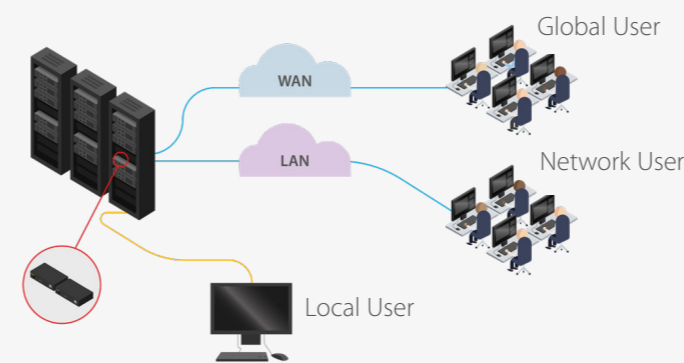

PRODUCT FOCUS

High Performance IP KVM

EXTEND • SWITCH  
REMOTE • MATRIX

SWITCH

ADDER CCS-PRO

- ▶ **Switch Between up to 8 Computers**
- ▶ **FreeFlow Technology:** Seamless switching by mouse control
- ▶ **Simultaneous Device Selection:** Gives full control of USB peripherals
- ▶ **CCS-XB Illumination:** Enables screen identification
- ▶ **Redundant Power:** Suitable for mission-critical applications

REMOTE

ADDERView™ CATx

- ▶ **Video Resolution:** 1920 x 1200 with Display Data Channel emulation
- ▶ **Plug and Play:** Flexible set up
- ▶ **Local and Remote Access:** Up to 24 multi-platform servers via CATx cabling
- ▶ **User Profiles:** Create 16-24 profiles with defined access rights
- ▶ **Flexible Expansion:** Link units with CATx cable

REMOTE

ADDERLink ipeps+

- ▶ **Video Resolution:** 1920 x 1200 @ 30Hz
- ▶ **Secure Remote Access:** Via the internet or corporate network
- ▶ **Client Software:** RealVNC™
- ▶ **Full Control:** During boot up, BIOS level or crash states
- ▶ **User Profiles:** Create up to 16 profiles with defined access rights