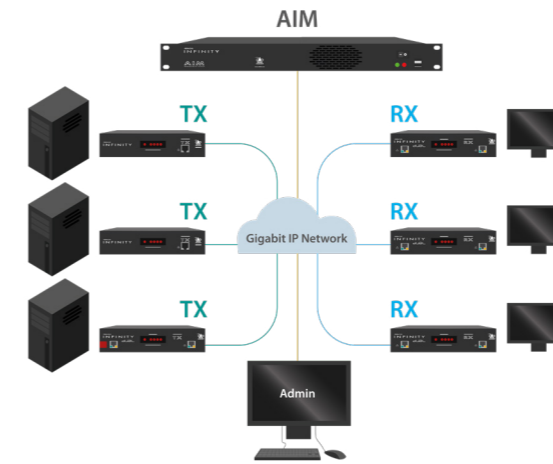

PRODUCT FOCUS

High Performance IP KVM

EXTEND • SWITCH  
REMOTE • MATRIX

SWITCH

ADDER CCS-PRO

- ▶ **Switch Between up to 8 Computers**
- ▶ **FreeFlow Technology:** Seamless switching by mouse control
- ▶ **Simultaneous Device Selection:** Gives full control of USB peripherals
- ▶ **CCS-XB Illumination:** Enables screen identification
- ▶ **Redundant Power:** Suitable for mission-critical applications

## ADDERView™ DDX

A flexible KVM switch that provides lossless KVM extension technology with flexi-port switching ability - giving multiple users access to multiple computers.

- ▶ **Extension Distance (max):** 50m
- ▶ **Video Resolution:** 1920 x 1200 @ 60Hz
- ▶ **Number of Screens:** 1
- ▶ **Connection Type:** DVI-D, VGA, DisplayPort™
- ▶ **Medium Type:** CATX Shielded
- ▶ **USB:** USB2.0 (HID)
- ▶ **Audio (Analogue):** Uni-directional

## ADDERLink™ INFINITY Range

A high performance IP KVM matrix solution that allows access to multiple computers located in separate rooms, buildings or cities; making it well suited to the needs of medium to large scale enterprises.