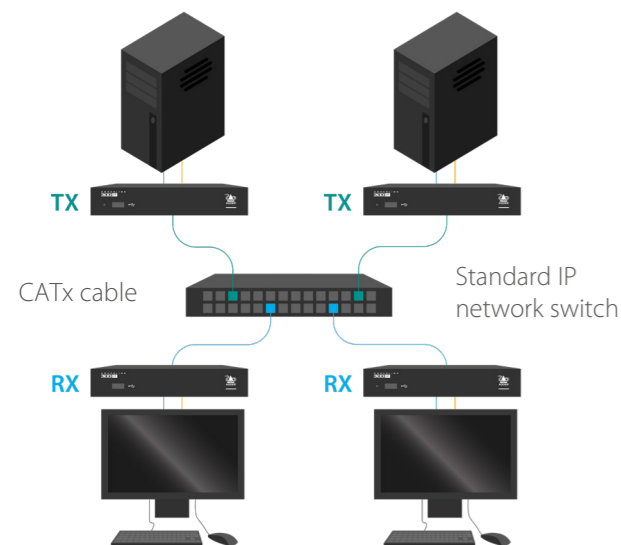

## ADDERLink™ INFINITY Range

A high performance IP KVM matrix solution that allows access to multiple computers located in separate rooms, buildings or cities; making it well suited to the needs of medium to large scale enterprises.

## ADDERLink INFINITY 100T

ZeroU IP KVM

- ▶ **Extension Distance:** 100M (IP)
- ▶ **Video Resolution:** 2560 x 1200 @ 60Hz
- ▶ **Number of Screens:** 1
- ▶ **Connection Type :** DP, DVI-D, VGA
- ▶ **Medium Type:** CATX
- ▶ **USB:** USB2.0 (12Mbps)
- ▶ **Audio (Analogue):** USB Bi-directional

## ADDERLink™ XDIP

A scalable and easy-to-install IP KVM matrix solution that simplifies the creation of an extension, switching or multi-casting network.

- ▶ **Extension Distance (max):** 100M (IP)
- ▶ **Video Resolution:** 1920 x 1200 @ 60Hz
- ▶ **Number of Screens:** 1
- ▶ **Connection Type:** HDMI
- ▶ **Medium Type:** CATX
- ▶ **USB:** USB2.0 (HID)
- ▶ **Audio (Analogue):** Uni / Bi-directional (FX)

## ADDERLink INFINITY 3000

VM IP ACCESS KVM

- ▶ **Extension Distance:** 100m (IP)
- ▶ **Video Resolution:** 2560 x 1600 @ 60Hz
- ▶ **Number of Screens:** 2
- ▶ **Connection Type :** DisplayPort™
- ▶ **Medium Type:** CATX or Fiber
- ▶ **USB:** USB2.0
- ▶ **Audio (Analogue):** Bi-directional