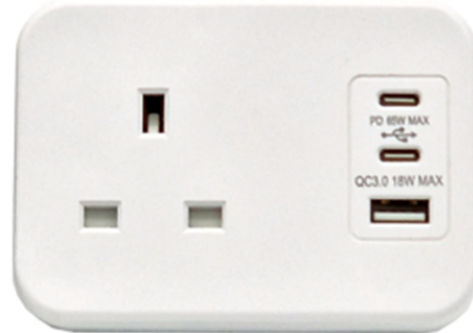

ICON ONE Desktop

ICON ONE

Although the smallest of footprint the ICON.ONE boosts a UK socket with 3A thermal fuse, USB A QC (Quick Charge) and a dual dual USB PD (Power Delivery) chargers, available in black or white with a desk clamp.

USB Performance

PD 18W USB A: QC3.0, DC 5V3A, 9V2A, 12V1.5A. USB-C PD, 2V/5A, 5V/3A & 9V/2A

PD 65W USB C1 5V3A, 9V3A, 12V3A, 15V3A, 25A Total 65W max PD 65W USB C2 5V3.2, 9V2.2A, 12V1A, Total 20W max
Multi use PD 65W performance USB C (1) 45W, USB C (2) 20W and USB A 18W

Code	Description
ICON-ONE-B	Black socket with re-settable thermal fuse, dual 18W USB type C & USB A charger
ICON-ONE-W	White socket with re-settable thermal fuse, dual 18W USB type C & USB A charger
ICON-ONE-B-65	Black socket with re-settable thermal fuse, dual 65W USB type C & USB A charger
ICON-ONE-W-65	White socket with re-settable thermal fuse, dual 65W USB type C & USB A charger

Unit 10, 2M Trade Park
Beddow Way
Aylesford
Kent. ME20 7BT
Tel: 01622 716688
Email: sales@fairline.co.uk
Web: www.fairline.co.uk

ICON

The ICON 2-way and 4-way have individually switched sockets with resettable thermal fuses to BS6396:2022, a choice of the standard PD 18W A&C charger or a powerful PD 65W dual USB C charger. Available loaded with Data, USB and HDMI couplers.