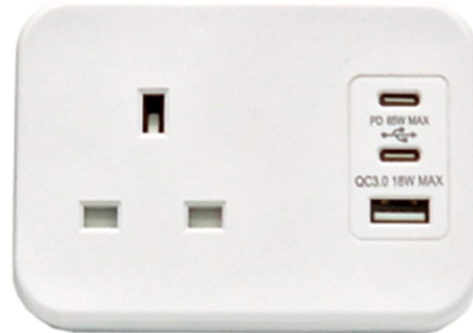

### ICON ONE

Although the smallest of footprint the ICON.ONE boosts a UK socket with 3A thermal fuse, USB A QC (Quick Charge) and a dual dual USB PD (Power Delivery) chargers, available in black or white with a desk clamp.

### USB Performance

PD 18W USB A: QC3.0, DC 5V3A, 9V2A, 12V1.5A. USB-C PD, 2V/5A, 5V/3A & 9V/2A

PD 65W USB C1 5V3A, 9V3A, 12V3A, 15V3A, 25A Total 65W max PD 65W USB C2 5V3.2, 9V2.2A, 12V1A, Total 20W max  
Multi use PD 65W performance USB C (1) 45W, USB C (2) 20W and USB A 18W

Code	Description
ICON-ONE-B	Black socket with re-settable thermal fuse, dual 18W USB type C & USB A charger
ICON-ONE-W	White socket with re-settable thermal fuse, dual 18W USB type C & USB A charger
ICON-ONE-B-65	Black socket with re-settable thermal fuse, dual 65W USB type C & USB A charger
ICON-ONE-W-65	White socket with re-settable thermal fuse, dual 65W USB type C & USB A charger

**ICON-FOUR**

The ICON 2-way and 4-way have individually switched sockets with resettable thermal fuses to BS6396:2022, a choice of the standard PD 18W A&C charger or a powerful PD 65W dual USB C charger. Available loaded with Data, USB and HDMI couplers.