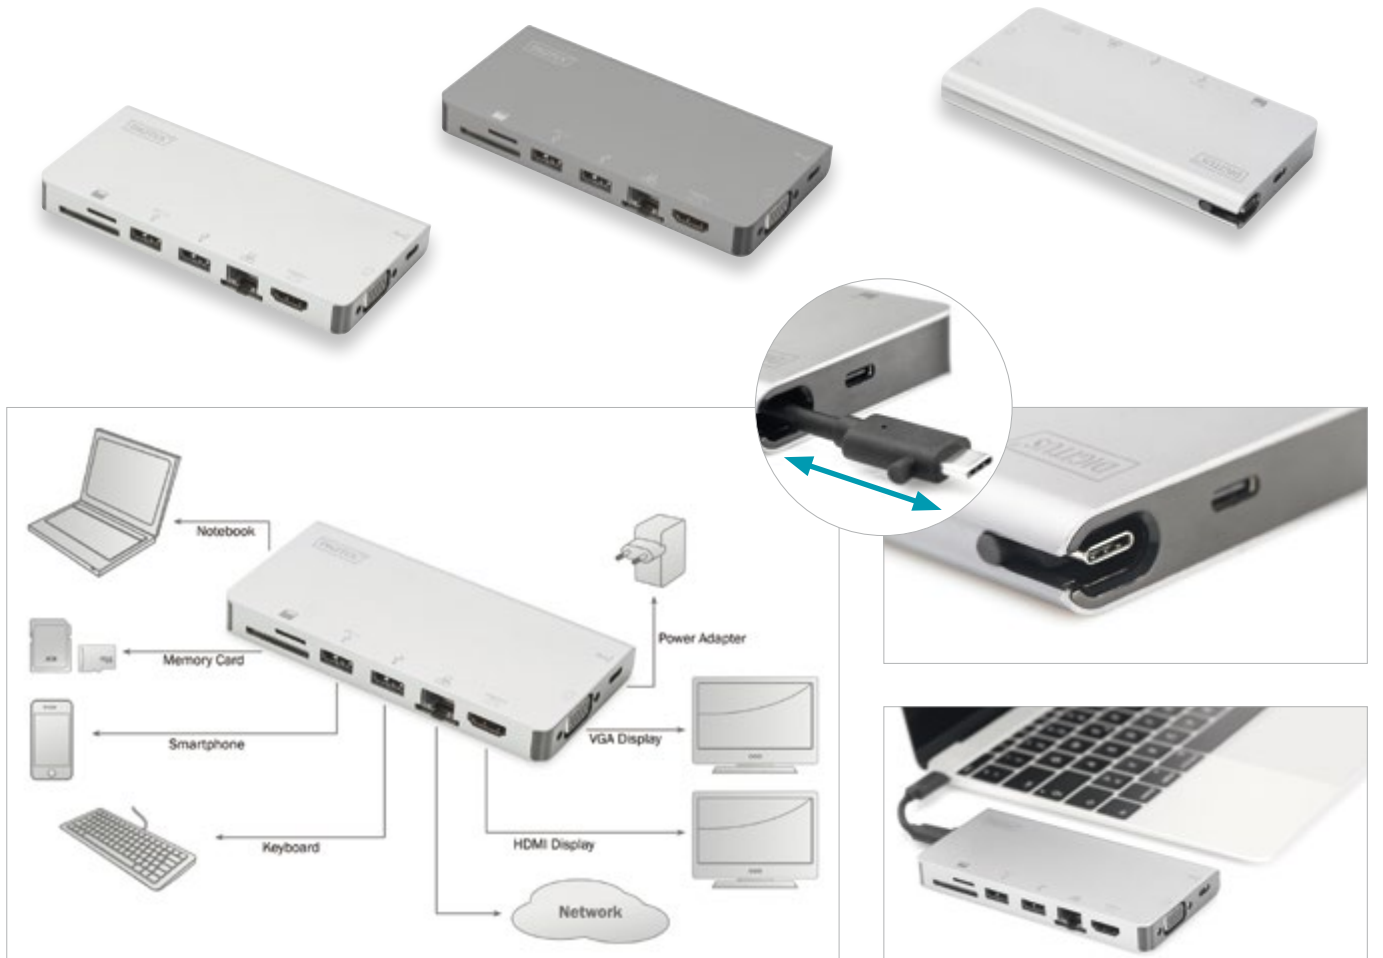

DIGITUS® USB Type-C™ Multiport Travel Dock, 8-Port

- 2x video connections (HDMI, VGA)
- 2x USB 3.0 ports for high speed data transfer
- Supports Ultra HD (30Hz)
- 1x USB Type-C™ port - Power Delivery 3.0
- 1x Gigabit Ethernet port

Technical Features

- 1x HDMI (UHD resolution, 4K/30 Hz)
- 1x VGA (Full HD 1080p / 60 Hz)
- 2x USB 3.0 ports for high speed data transfer, one with a charging function (BC 1.2) for mobile devices (5V/1.5A)
- Supports Ultra HD (30Hz), 3840 x 2160p resolution (HDMI)
- 1x USB Type-C™ port - Power Delivery (PD) 3.0 (100W, 20V/5A max.) + data transfer (5 Gbit/s max.)
- 1x Gigabit Ethernet port - connects your laptop to the network via cable
- 2x card readers (MicroSD / SDHC, SDXC, MMC)
- Storable USB-C connecting cable (10 cm) - the connecting cable can be stored in the casing

- Premium aluminum housing
- Ultra-compact size as well as low weight - perfect for travelling and out and about
- Color: Silver
- Dimensions: L 12.5 x W 6.1 x H 1.5 cm
- Not all USB-C ports support all features of the USB Type-C™ standard. Make sure your notebook's USB-C port supports DisplayPort Alternate Mode (DP-Alt Mod) and USB Power Delivery (PD)
- The video output capability depends on the graphic card of your notebook and the connected monitor. Certain graphics cards have limited MST support, while some monitors also limit the available resolution.