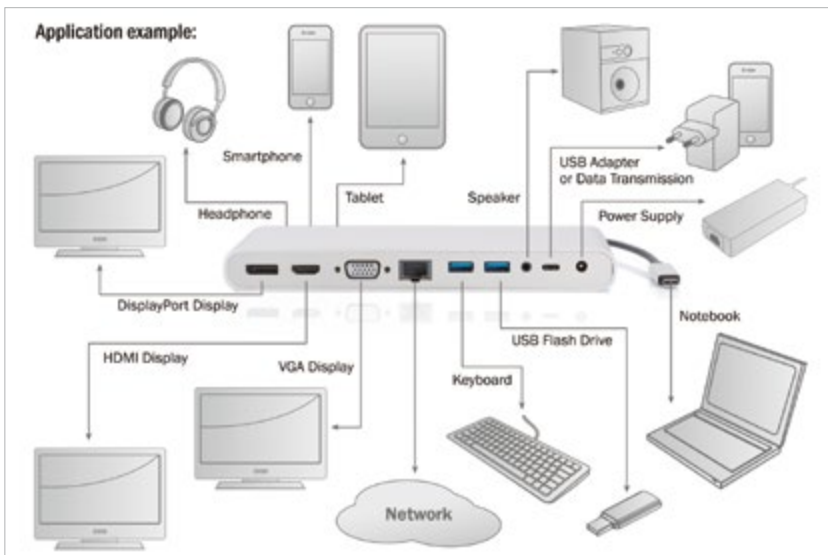

DIGITUS® Universal Docking Station, USB Type-C™

- Unterstützt Ultra HD (30Hz), 4096 x 2160p Auflösung (HDMI, DP)
- Dual Monitor Funktion - Anschluss von zwei Monitoren gleichzeitig
- Edles und hochwertiges Aluminium-Gehäuse

Technical Features

- Supports Ultra HD (30Hz), 3840 x 2160p resolution (HDMI, DP)
- Dual monitor function - connect two monitors at the same time (HDMI+DP or DP+VGA)
- 3x Video ports (HDMI, DisplayPort, VGA) - output of video signals with a max. resolution of UHD 4K2K, 30 Hz
- 4x USB 3.0 for Super Speed data transfer, 2 ports with charging function (BC 1.2) for mobile devices
- 1x USB-C port - Data / Power Delivery (PD) 2.0 (100W)
- 2x Stereo audio port - a port for headset, speakers, etc.

DIGITUS® Universal Docking Station, USB Type-C™

- Supports Ultra HD (30Hz), 4096 x 2160p resolution (HDMI, MiniDP)
- Dual monitor function - connect two monitors at the same time
- Premium and high-quality aluminum housing

- 1x Gigabit Ethernet port - connects your laptop to the network via cable
- 1x USB-C input (connection to laptop)
- Removable USB-C connection cable (100 cm) with 10G data transfer speed
- 1x Port for additional mains adaptor (optional): DC 20V/3.75A
- Premium and high-quality aluminum housing
- Dimensions: L 19.5 x W 8.5 x 2.2 cm
- Weight: 425 g
- Color: silver

GEN 1
USB 3.1

Ultra HD
4K / 30 Hz

HDMI