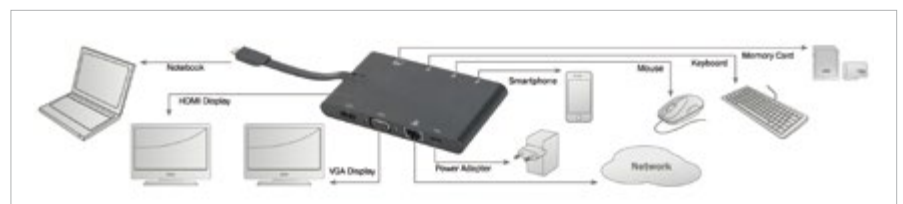

GEN 1

DA-70865 EAN 4016032441250 | Universal Travel Docking Station, USB Type-C™, black