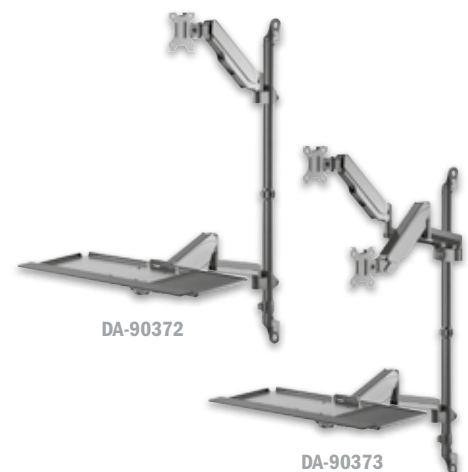

DIGITUS® Flexible Wall Mount for Workspaces

Universal mount with flexible height adjustment for mounting monitors and keyboards to the wall

- Universally suitable for all LED and LCD monitors up to 27" with a mounting option in accordance with the VESA standard
- For mounting devices with a screen diagonal of 43 cm (17") to 69 cm (27") to the wall
- Freely swivels up to 180°
- Freely adjustable vertical tilt angle of up to 90°
- Freely adjustable height
- Max. load bearing capacity: 8 kg

DA-90354 EAN 4016032383161 | Flexible Wall Mount for Workspaces

DIGITUS® Flexibler Steh-/Sitz-Arbeitsplatz zur Wandmontage

Universelle Halterung zur Montage von 1 oder 2 Monitoren, Tastatur und PC an der Wand mit flexibler Höheneinstellung

Technical Features

- Universell geeignet für Monitore/TVs von 17" bis 32" mit Befestigungsmöglichkeit nach VESA-Norm
- Gasdruckfedern ermöglichen leichte Höheneinstellung des Monitors sowie Tastatur
- Quick-Release Funktion (Schnellverschluss) - ermöglicht schnelles Anbringen oder Entfernen des Monitors
- Traglast für Monitore bis 8 kg und PCs bis zu 10 kg

DIGITUS® Flexible Wall-Mounted Stand/Sit Workstation

Universal bracket for mounting a monitor, keyboard and PC on the wall with flexible height adjustment

- Universally suitable for 17" to 32" monitors/TV sets with mounting option according to VESA standard
- Gas pressure springs allow easy height adjustment of the monitor and keyboard
- Quick release function - enables the monitor to be attached or removed quickly
- Monitor load capacity: max. 8 kg and PC load capacity: max. 10 kg