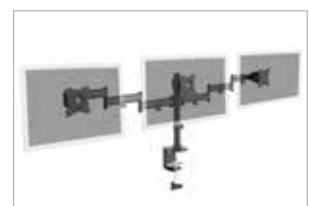

DIGITUS® Universal Dual Monitor Clamp Mount

Universal Dual Monitor Stand with clamping assembly for monitors up to 69 cm (27")

- Universally suitable for all LED and LCD monitors up to 27" with a mounting option in accordance with the VESA standard
- Stand for flexible arrangement of your monitors on your desktop
- Suitable for standard VESA mounting patterns of 75 x 75 and 100 x 100 mm
- Maximum load capacity up to 8 kg (per arm)
- Freely adjustable vertical tilt angle of up to 45°
- Can be rotated 360°

DA-90349 EAN 4016032382676 | Universal Dual Monitor Clamp Mount

DIGITUS® Universal Triple Monitor Klemmhalterung

Universal Single Monitor Klemmhalterung bis 69cm (27")

Technical Features

- Universell geeignet für alle LED und LCD Monitore bis 27" mit Befestigungsmöglichkeit nach VESA-Norm
- Ständer zur flexiblen Monitorarretierung auf Ihrem Arbeitsplatz
- Geeignet für VESA Normabstände 75 x 75 und 100 x 100 mm
- Maximale Belastbarkeit bis zu 8 kg (pro Arm)
- Frei einstellbarer vertikaler Neigungswinkel bis zu 45°
- Drehbar um 360°

DIGITUS® Universal Tripple Monitor Clamp Mount

Universal Tripple Monitor Stand with clamping assembly for monitors up to 69 cm (27")

- Universally suitable for all LED and LCD monitors up to 27" with a mounting option in accordance with the VESA standard
- Stand for flexible arrangement of your monitors on your desktop
- Suitable for standard VESA mounting patterns of 75 x 75 and 100 x 100 mm
- Max. load 8 kg per arm
- Freely adjustable vertical tilt angle of up to 45°
- Can be rotated 360°