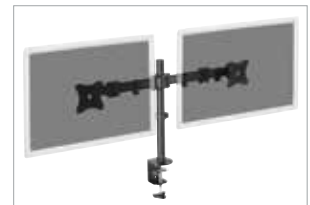

DIGITUS® Universal Single Monitor Clamp Mount

Universal Single Monitor Clamp mount for monitors up to 69 cm (27")

- Universally suitable for all LED and LCD monitors up to 27" with a mounting option in accordance with the VESA standard
- Stand for flexible arrangement of your monitor on your desktop
- Suitable for standard VESA mounting patterns of 75 x 75 and 100 x 100 mm
- Max. load bearing capacity: 8 kg
- Freely swivels up to 45°
- Can be rotated 360°

DA-90361 EAN 4016032424819 | Universal Single Monitor Clamp Mount

DIGITUS® Universal Dual Monitor Klemmhalterung

Universal Single Monitor Klemmhalterung bis 69cm (27")

Technical Features

- Universell geeignet für alle LED und LCD Monitore bis 27" mit Befestigungsmöglichkeit nach VESA-Norm
- Ständer zur flexiblen Monitorarretierung auf Ihrem Arbeitsplatz
- Geeignet für VESA Normabstände 75 x 75 und 100 x 100 mm
- Maximale Belastbarkeit bis zu 8 kg (pro Arm)
- Frei einstellbarer vertikaler Neigungswinkel bis zu 45°
- Drehbar um 360°

DIGITUS® Universal Dual Monitor Clamp Mount

Universal Dual Monitor Stand with clamping assembly for monitors up to 69 cm (27")

- Universally suitable for all LED and LCD monitors up to 27" with a mounting option in accordance with the VESA standard
- Stand for flexible arrangement of your monitors on your desktop
- Suitable for standard VESA mounting patterns of 75 x 75 and 100 x 100 mm
- Maximum load capacity up to 8 kg (per arm)
- Freely adjustable vertical tilt angle of up to 45°
- Can be rotated 360°