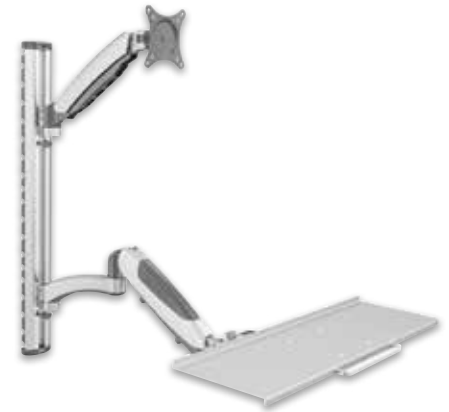

DIGITUS® Ergonomic Standing Chair for Height-Adjustable Tables

The perfect addition to your height-adjustable desk - allows you to work comfortably and ergonomically in a standing position

- With ergonomic anti-fatigue mat - enables a dynamic standing position
- Effortless height adjustment - easy adjustment by hands and feet
- Height adjustment: 61.5 - 118 cm
- Gas spring for quite and smooth height adjustment

DA-90391 EAN 4016032464440 | Ergonomic Standing Chair for Height-Adjustable Tables

Workplace Ergonomics

DIGITUS® Flexibler Arbeitsplatz zur Wandmontage

Universelle Halterung zur Montage von Monitor und Tastatur an der Wand mit flexibler Höheneinstellung

Technical Features

- Universell geeignet für alle LED und LCD Monitore bis 27" mit Befestigungsmöglichkeit nach VESA-Norm
- Zur Wandmontage für Geräte mit einer Bilddiagonale von 43 cm (17") bis 69 cm (27")
- Flexibel schwenkbar bis zu 180°
- Frei einstellbarer vertikaler Neigungswinkel bis 90 Grad
- Flexibel in der Höhe einstellbar
- Maximale Belastbarkeit bis zu 8 kg

DIGITUS® Flexible Wall Mount for Workspaces

Universal mount with flexible height adjustment for mounting monitors and keyboards to the wall

- Universally suitable for all LED and LCD monitors up to 27" with a mounting option in accordance with the VESA standard
- For mounting devices with a screen diagonal of 43 cm (17") to 69 cm (27") to the wall
- Freely swivels up to 180°
- Freely adjustable vertical tilt angle of up to 90°
- Freely adjustable height
- Max. load bearing capacity: 8 kg