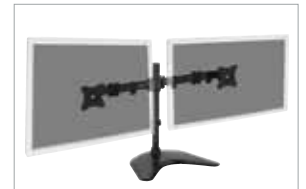

DIGITUS® Universal Dual Monitor Pole Mount

Pole mount for mounting monitors at any position with screw fastening

- For monitors 17" to 32" (VESA 75 / 100) up to 8 kg total weight
- The monitors can be tilted or turned
- Quick release function - enables the monitors to be attached or removed quickly
- Space-saving design

DIGITUS® Universal Single Monitor Stand

Universal Single Monitor Stand for monitors up to 69 cm (27")

- Universally suitable for all LED and LCD monitors up to 27" with a mounting option in accordance with the VESA standard
- Stand for flexible arrangement of your monitor on your desktop
- Suitable for standard VESA mounting patterns of 75 x 75 and 100 x 100 mm
- Max. load bearing capacity: 10 kg
- Freely adjustable vertical tilt angle of up to 45°
- Can be rotated 360°

DA-90346 EAN 4016032382638 | Universal Single Monitor Stand

DIGITUS® Universal Dual Monitor Ständer

Universal Dual Monitor Ständer bis 69cm (27")

Technical Features

- Universell geeignet für alle LED und LCD Monitore bis 27" mit Befestigungsmöglichkeit nach VESA-Norm
- Ständer zur flexiblen Monitorarretierung auf Ihrem Arbeitsplatz
- Geeignet für VESA Normabstände 75 x 75 und 100 x 100 mm
- Maximale Belastbarkeit bis zu 16 kg
- Frei einstellbarer vertikaler Neigungswinkel bis zu 45°
- Drehbar um 360°

DIGITUS® Universal Dual Monitor Stand

Universal Dual Monitor Stand for monitors up to 69 cm (27")

- Universally suitable for all LED and LCD monitors up to 27" with a mounting option in accordance with the VESA standard
- Stand for flexible arrangement of your monitors on your desktop
- Suitable for standard VESA mounting patterns of 75 x 75 and 100 x 100 mm
- Max. load bearing capacity: 16 kg
- Freely adjustable vertical tilt angle of up to 45°
- Can be rotated 360°