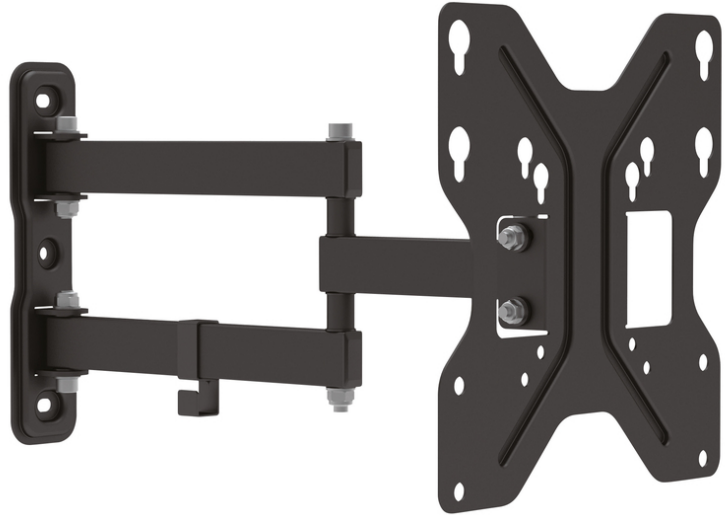

DIGITUS Universal LED/LCD Monitor Wall Mount

DA-90357
EAN 4016032382706

3D Universal TV/Monitor Mount up to 107cm (42") 15° Tilt, 180° Swivel, max 30kg, VESA max 200x200

Universal wall mount for flexibly aligning the monitor according to your viewing position with three adjustable levels. The universal wall mount allows you to install LED and LCD monitors and TVs of all brands, in sizes up to 107 cm. Simply note the VESA size and the weight of your monitor in order to select an appropriate wall mount.

Universal wall mount with adjustment options in all three dimensions

- Suitable for standard VESA mounting patterns of 75 x 75, 100 x 100, 200 x 100, and 200 x 200 mm.
- For mounting devices with a screen diagonal of 48 cm (19") to 107 cm (42") to the wall
- Max. load bearing capacity: 30 kg
- Weight: 1.7 kg

Package contents

- TV wall mount
- Screws for mounting the monitor
- Manual

| Logistics | | | | | | |
|------------------------------|--------------|-------------|------------|------------|-------------|-----------------|
| | Number (pcs) | Weight (kg) | Depth (cm) | Width (cm) | Height (cm) | cm ³ |
| Packaging Unit Carton | 7 | 15.40 | 26.50 | 28.00 | 47.00 | 34,874.00 |
| Packaging Unit Inside | 1 | 2.20 | 6.30 | 24.50 | 26.50 | 4,090.27 |
| Packaging Unit Single | 1 | 2.20 | 6.30 | 24.50 | 26.50 | 4,090.27 |
| Net single without Packaging | 1 | 2.09 | 6.30 | 24.50 | 26.50 | 4,090.27 |