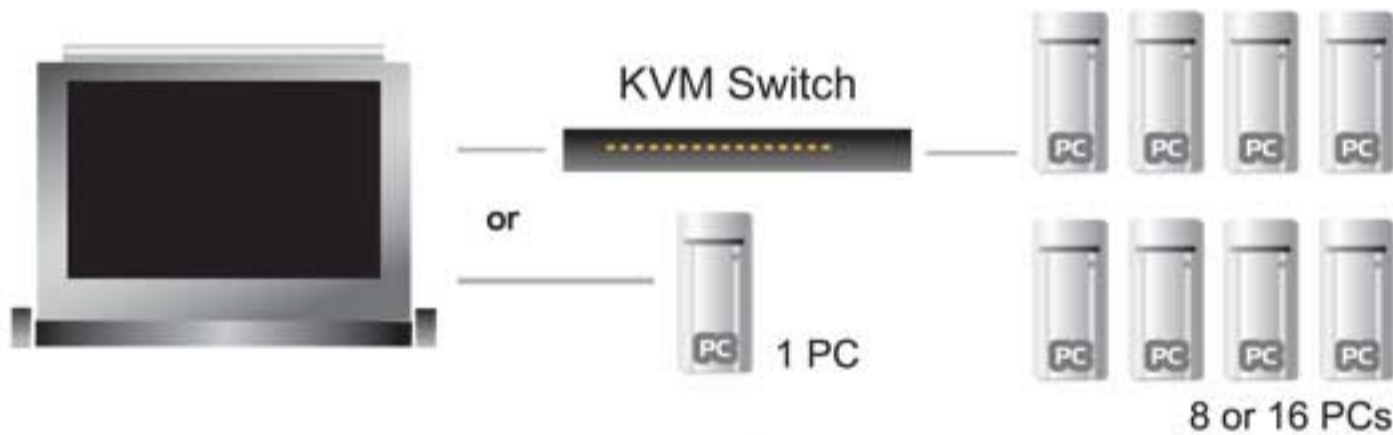

CL1000

Slideaway™ LCD Console

The CL1000 is a KVM console module that serves as the front-end for standard KVM switches. The CL1000 features an integrated 17" LCD panel, full keyboard, and touchpad in a 1U, rack-mountable, Slideaway™ housing. Users who already have a switch can take advantage of the space saving and efficiency benefits of the CL1000 LCD KVM console without the unnecessary expense of having to purchase a KVM Switch .

Special Offer
MSRP £559 (VAT exc)

Rack Mount Kit	Depth (cm)
2X-010G (Long/Optional)	68 - 100
Short (Standard)	42 - 72

Easy Installation Rack Mount Kit	Depth (cm)
2X-012G (Long/Optional)	68 - 105
2X-011G (Short/Optional)	42 - 70

Setup

Features

- Integrated KVM console with 17" LCD monitor - in a Slideaway™ housing
- Slideaway™ housing is less than 1U - with top and bottom clearance for smooth operation in a 1U high system rack
- Internal power built in
- Adjustable depth to fit within the rack
- High video resolution:
 - Up to 1280 x 1024 @75Hz (17" LCD)
 - Supports DDC, DDC2, DDC2B
- DDC emulation of the LCD monitor - VGA settings of every connected computer are automatically adjusted for optimal output to the LCD monitor
- Language support: American English; UK English; German; French; Spanish; Traditional Chinese; Japanese; Korean
- Improved design-Single person installation (Optional)