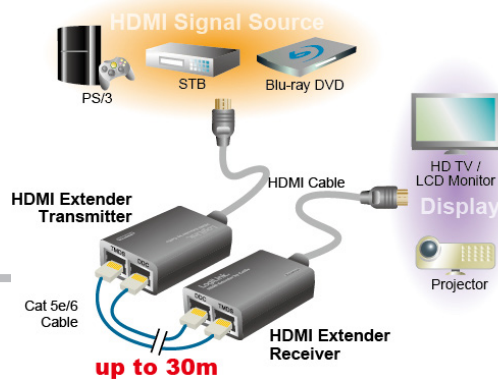

LogiLink®

Part No. 6003-853 Model. HD0005

HDMI Extender by Cat 5e/6 Cable

The HD0005 HDMI Extender uses two pieces of CAT 5e/6 cables to extend the HDTV display up to 30 meters for 1080P. It not only breaks the limitation of the HDMI cable transmission length, but also CAT 5e/6 has more flexibility and convenience in cable construction.

Feature:

- One pair as a full functional module, no need of setting
- CAT 5e/6 cable can substitute HDMI cable to achieve long distance transmission
- Follow the standard of IEEE-568B
- Transmission distance can be up to 30 meters for 1080p using CAT-6 Cable.
- Compact size
- Supports up to video resolution 1080p
- Supports 165MHz/1.65Gbps per channel (4.95Gbps all channel) bandwidth
- Supports 8bit per channel (24bit all channel) deep color
- HDCP pass-through
- Supports uncompressed audio such as LPCM

* The specifications and pictures are subject to change without notice.
*All trade names referenced are the registered trademark of their respective owners.

Made in China

LogiLink®

Art No. HD0005

HDMI Extender by Cat 5e/6 Cable

Specification:

Signal Inputs/Output	
Input Video Signal	0.5 - 1.0 volts p-p
Input DDC Signal	5 volts p-p (TTL)
Maximum Single Link Range	1920x1080p
Output Video	HDMI High Speed
Operating Frequency	
Vertical Frequency Range	50/60Hz
Video Amplifier Bandwidth	1.65Gbps/165MHz
Transmission distance	
CAT-6 cable	30M for 1080p
Resolutions(HDTV)	
Interlaced (50&60Hz)	480i, 576i, 1080i
Progressive (50&60Hz)	480p, 576p, 720p, 1080p
Environmental	
Operating Temperature	0 to +70°C
Operating Humidity	10% to 85 % RH (no condensation)
Storage Temperature	-10°C to +80°C
Storage Humidity	5% to 95 % RH (no condensation)
Power Requirement	
External Power Supply	No power needed
Power consumption (Max)	5W