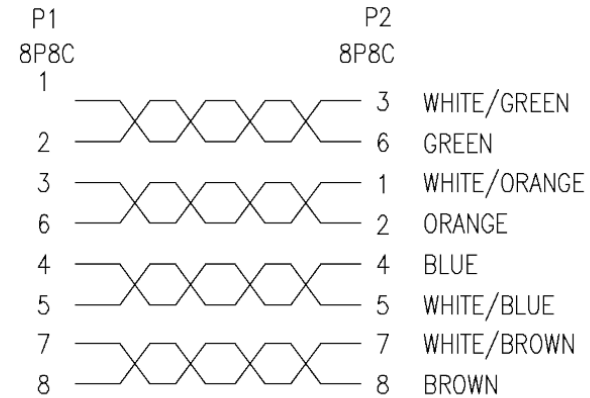

REV	7	REVISION DESCRIPTION	8	DAT
A0		FIRST EDIT		2013/0

客户PN	长度	线材颜色	PVC 外模颜色
4861-02X	2M	4 warm grey	Pantone341
4861-03X	3M	4 warm grey	Pantone341
4861-05X	5M	4 warm grey	Pantone341
4861-10X	10M	4 warm grey	Pantone341
4862-05X	0.5M	4 warm grey	Pantone341
4861-01X	1M	4 warm grey	Pantone341

E188601 4P 24AWG UTP PATCH CABLE
ISO/IEC 11801 AND TIA/EIA 568 CM (UL) C (UL) VERIFIED CAT5E

CROSS OVER

PINOUT:

P/N 4861-02X
2Mtr.Cat.5e Patch Cable
UTP.Grey.3BBS.GA.E
Q'TY:1PCS

4 01603 22563 8
MADE IN CHINA

P/N 4861-02X
2Mtr.Cat.5e Patch Cable
UTP.Grey.3BBS.GA.E
Q'TY:10PCS

4 01603 22563 8
MADE IN CHINA

TOLERANCE		TITLE: CAT5E UTP CABLE GREY(X) - 5			
.0	± 0.30	PART NO.:		DWG NO.:	
.00	± 0.20	H210-1C5E-GGXXXX			
.000	± 0.10	SHEET:	SCALE:	UNIT:	SIZE:
		1 / 1	NONE	mm	A4
ANGLE		DRAWN:		CHECK:	
.0	± 2°			APPD:	
PROJECTION					

3	OUTER JACKET	OUTER JACKET 45Pa PVC COLOR GREEN (Pantone: 341) (RoHS)	0.008	Kg
2	RJ45	RJ45 8P8C PLUG PLATED GOLD 3U" UN-SHIELD	2	PCS
1	CABLE	CAT.5E UTP CABLE 24#4P CCA STRANDED OD:5.0MM WIRE COLOR GREY (Pantone:4 warm grey) LENGTH: XXXXMM (RoHS)	1	PC