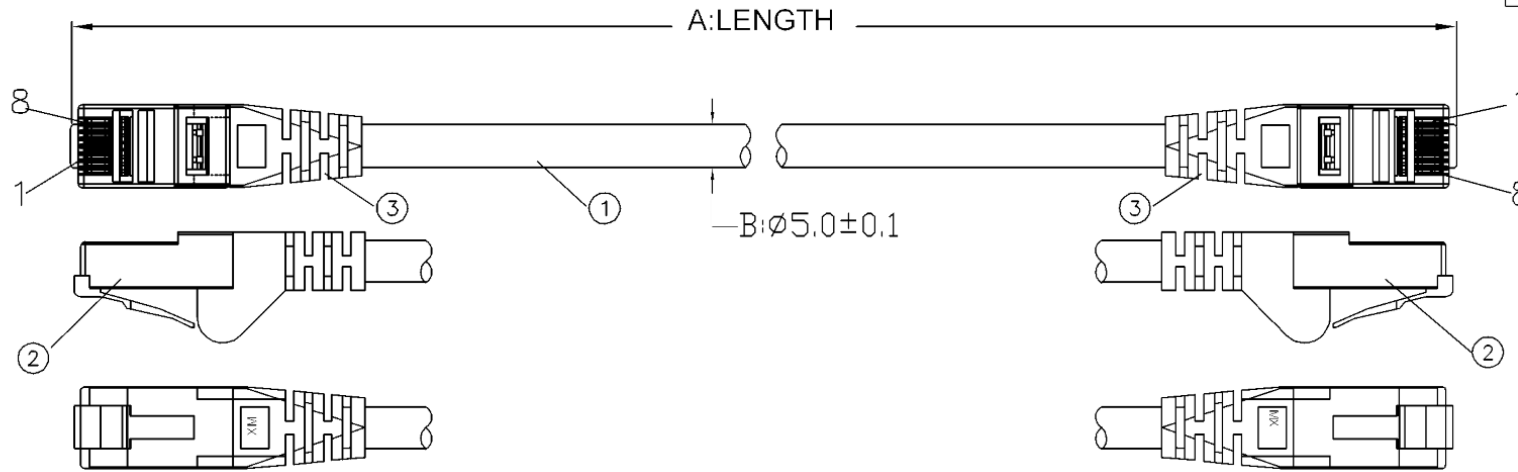

REV	7	REVISION DESCRIPTION	8	DAT
A0		FIRST EDIT		2013/0

客户PN	长度	线材颜色	PVC 外模颜色
4861-02X	2M	4 warm grey	Pantone341
4861-03X	3M	4 warm grey	Pantone341
4861-05X	5M	4 warm grey	Pantone341
4861-10X	10M	4 warm grey	Pantone341
4862-05X	0.5M	4 warm grey	Pantone341
4861-01X	1M	4 warm grey	Pantone341

E188601 4P 24AWG UTP PATCH CABLE
ISO/IEC 11801 AND TIA/EIA 568 CM (UL) C (UL) VERIFIED CAT5E

CROSS OVER

PINOUT:

P/N 4861-02X
2Mtr.Cat.5e Patch Cable
UTP.Grey.3BBS.GA.E
Q'TY:1PCS

4 01603 22563 8
MADE IN CHINA

P/N 4861-02X
2Mtr.Cat.5e Patch Cable
UTP.Grey.3BBS.GA.E
Q'TY:10PCS

4 01603 22563 8
MADE IN CHINA

TOLERANCE		TITLE: CAT5E UTP CABLE GREY(X) - 5			
.0	± 0.30	PART NO.:		DWG NO.:	
.00	± 0.20	H210-1C5E-GGXXXX			
.000	± 0.10	SHEET:	SCALE:	UNIT:	SIZE:
		1 / 1	NONE	mm	A4
ANGLE		DRAWN:		CHECK:	
.0	± 2°			APPD:	
PROJECTION					

3	OUTER JACKET	OUTER JACKET 45Pa PVC COLOR GREEN (Pantone: 341) (RoHS)	0.008	Kg
2	RJ45	RJ45 8P8C PLUG PLATED GOLD 3U" UN-SHIELD	2	PCS
1	CABLE	CAT.5E UTP CABLE 24#4P CCA STRANDED OD:5.0MM WIRE COLOR GREY (Pantone:4 warm grey) LENGTH: XXXXMM (RoHS)	1	PC