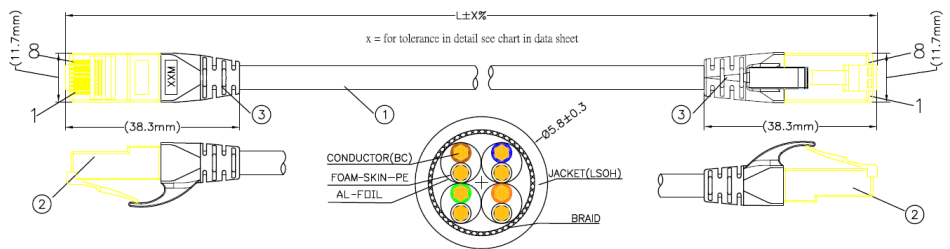

CAT 6A S-FTP Patch Cable, Cu, LSZH AWG 26/7

Standard Colours: Grey, Blue, Green, Red, Yellow, Black, White

Standard Lengths: 0.5, 1.0, 2.0, 3.0, 5.0, 10.0 Mtr. Other Lengths Available to Order

Also Magenta (Violet) & Orange

Best performance and link quality for your network.

The DIGITUS® Category 6A Class EA patch cables are manufactured and tested to the ISO/IEC 11801 and DIN EN 50173 Category 6A specifications. By implementing a component level testing standard, these cables guarantee the installed cabling system is compliant with the ISO & EN channel specification requirements and will provide optimum performance levels of DIGITUS® Category 6A cabling. The performance is tested up to 500 MHz inclusive performance characteristics such as near end cross talk ("NEXT"). DIGITUS® patch cables are designed and produced to fulfill the highest requirements of various application areas in full volume. Each cable is fitted with a moulded boot which comes with kink protection and strain relief. Furthermore the boot is Equipped with latch protection, which helps prevent the latching lever breaking. Also you can easily identify the cable as Cat.6A, because the connector is colour coded, transparent yellow.

Unit 10, 2M Trade Park
 Beddow Way
 Aylesford
 Kent. ME20 7BT
 Tel: 01622 716688
 Email: sales@fairline.co.uk
 Web: www.fairline.co.uk

MATERIAL LIST:

NO.	PARTS NAME	SPECIFICATION DESCRIPTION
①	CABLE	S/FTP [26AWG(BC 7/0.148±0.005)*1PR+A]*4+B(AL-MG)+LSOH OD:5.8±0.3mm COLOR:Assorted upon request
②	RJ45 CONNECTOR	RJ45,8P8C,TWO FORK GOLD PLATED CONTACTS YELLOW TRANSPARENT WITH METAL HOUSING
③	MOLDING PVC	MOLDING PVC 45P COLOR:Assorted upon request