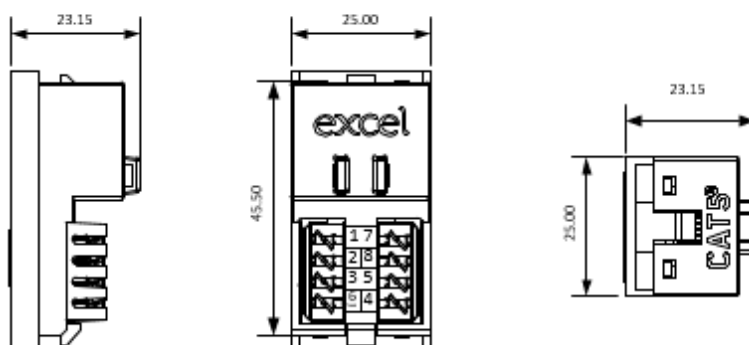

Excel Category 6 (UTP) Unscreened Low Profile Euromod RJ45 Module - White

Item Code: 100-366

excel
without compromise.

Technical drawing

Standards

Applicable standard	Detail
ISO/IEC 11801:2011 (Ed 2.2)	Information technology - Generic cabling for customer premises
IEC 61156-5:2012 (Ed 2.1)	Multicore and symmetrical pair/quad cables for digital communications - Part 5: Symmetrical pair/quad cables with transmission characteristics up to 1 000 MHz - Horizontal floor wiring - Sectional specification
EN 50173-1:2011	Information technology. Generic cabling systems - General requirements
EN 50173-2:2007 including amendment A1:2010	Information technology. Generic cabling systems - Office premises
ANSI/TIA 568-C:2009	Balanced Twisted-Pair Telecommunications Cabling and Components Standards
RoHS	Restriction of Hazardous Substances - Compliant

Part number table

Part Number	Description
100-366	Excel Category 6 (UTP) Unscreened Low Profile Euromod RJ45 Module - White
100-366-BK	Excel Category 6 (UTP) Unscreened Low Profile Euromod RJ45 Module - Black
100-737	Excel Category 5e (UTP) Unscreened Low Profile Euromod RJ45 Module - Blue