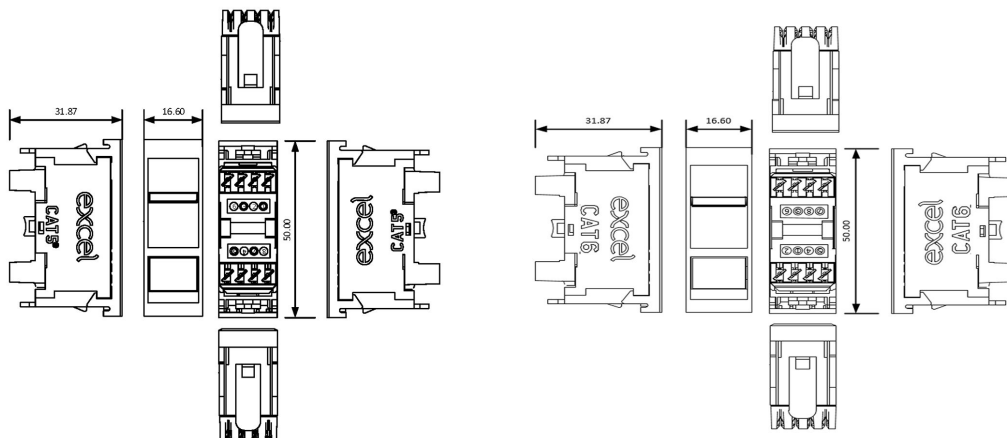

The unique design means that you only load shuttered outlets as required, any capacity within the plate which is required for a later date is simply blanked off, providing a neat and easy to use completed installation. Individual port labelling is also quick and easy with standard Excel outlet slide in fields incorporated into the design.

## Product specifications

Features	Values
Type of fastening	Engage (snap)
Type of connector	RJ45 8(8)
Category	6
Colour	White
Connection type	LSA
Width of device	16.6 mm
Height of device	50 mm
Depth of device	31.5 mm

## Technical drawing