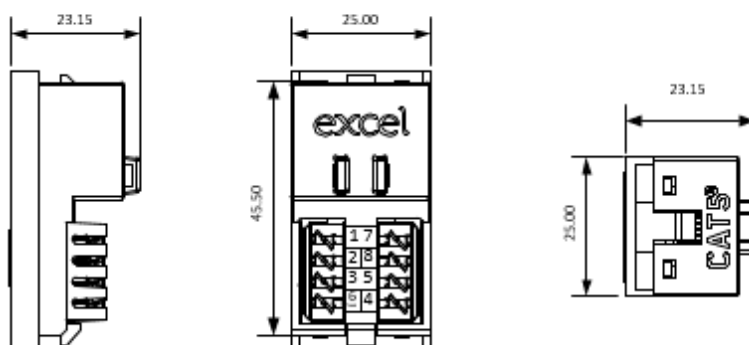

Excel Category 5e (UTP) Unscreened Low Profile Euromod RJ45 Module - White

Item Code: 100-760

excel
without compromise.

Technical drawing

Standards

Applicable standard	Detail
ISO/IEC 11801:2011 (Ed 2.2)	Information technology - Generic cabling for customer premises
IEC 61156-5:2012 (Ed 2.1)	Multicore and symmetrical pair/quad cables for digital communications - Part 5: Symmetrical pair/quad cables with transmission characteristics up to 1 000 MHz - Horizontal floor wiring - Sectional specification
EN 50173-1:2011	Information technology. Generic cabling systems - General requirements
EN 50173-2:2007 including amendment A1:2010	Information technology. Generic cabling systems - Office premises
ANSI/TIA 568-C:2009	Balanced Twisted-Pair Telecommunications Cabling and Components Standards
RoHS	Restriction of Hazardous Substances - Compliant

Part number table

Part Number	Description
100-366	Excel Category 6 (UTP) Unscreened Low Profile Euromod RJ45 Module - White
100-366-BK	Excel Category 6 (UTP) Unscreened Low Profile Euromod RJ45 Module - Black
100-737	Excel Category 5e (UTP) Unscreened Low Profile Euromod RJ45 Module - Blue