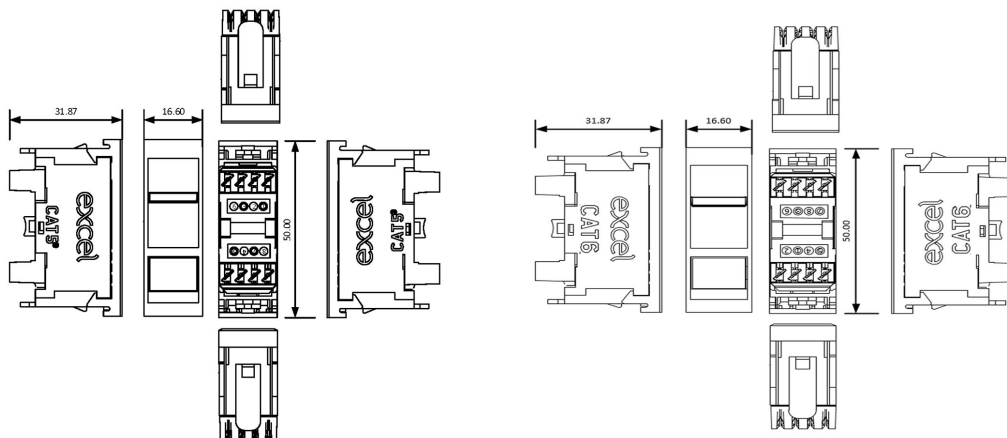

The unique design means that you only load shuttered outlets as required, any capacity within the plate which is required for a later date is simply blanked off, providing a neat and easy to use completed installation. Individual port labelling is also quick and easy with standard Excel outlet slide in fields incorporated into the design.

Product specifications

Features	Values
Type of fastening	Engage (snap)
Type of connector	RJ45 8(8)
Category	5E
Colour	White
Connection type	LSA
Width of device	16.6 mm
Height of device	50 mm
Depth of device	31.5 mm

Excel Category 5e (UTP) Unscreened Single Shuttered RJ45 Module

Item Code: 100-405

Technical drawing

Standards

Applicable standard	Detail
ISO/IEC 11801:2011 (Ed 2.2)	Information technology - Generic cabling for customer premises
IEC 61156-5:2012 (Ed 2.1)	Multicore and symmetrical pair/quad cables for digital communications - Part 5: Symmetrical pair/quad cables with transmission characteristics up to 1 000 MHz - Horizontal floor wiring - Sectional specification
EN 50173-1:2011	Information technology. Generic cabling systems - General requirements
EN 50173-2:2007 including amendment A1:2010	Information technology. Generic cabling systems - Office premises
ANSI/TIA 568-C:2009	Balanced Twisted-Pair Telecommunications Cabling and Components Standards
RoHS	Restriction of Hazardous Substances - Compliant