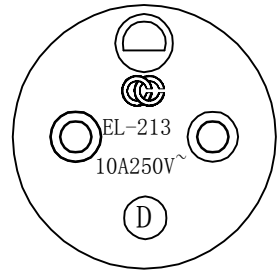

Length ± 50MM

CC <VDE> <OVE> KEMA-KEUR +
 IEMMEQU CEBEC H05VV-F 3G0.75mm² N/14475 CHING CHENG CE

PIN ASSIGNMENT:

P1	P2
L	L brown
N	N blue
E	E (Yellow / Green)

8		
7		
6		
5		
4		Outer Jacket: 45Pa PVC BLACK
3		C5 Clover Leaf Socket
2		Danish Mains Plug
1		H05VV-F 3*0.75MM ² OD:6.8MM BLACK
NO.	Material	Description

2205-9xx

Title: Danish Mains Plug TO C5
 Clover Leaf Socket Power Cable

Customer: FDL	Page:1/1	Drawn BY:CLR
Customer P/N: 2205-920	REV:A	Check BY:DYH
Date: 2016.07.15	Drawing NO.: FPAC95	Unit:mm
		Appd BY: