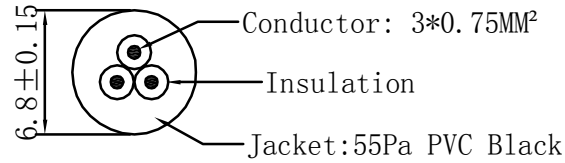

Length ± 50MM

CC <VDE> <OVE> KEMA-KEUR +
 IEMMEQU CEBEC H05VV-F 3G0.75mm² N/14475 CHING CHENG CE

PIN ASSIGNMENT:

P1	P2
L	L brown
N	N blue
E	E (Yellow / Green)

8		
7		
6		
5		
4		Outer Jacket: 45Pa PVC BLACK
3		C5 Clover Leaf Socket
2		Danish Mains Plug
1		H05VV-F 3*0.75MM ² OD:6.8MM BLACK
NO.	Material	Description

2205-9xx

Title: Danish Mains Plug TO C5
 Clover Leaf Socket Power Cable

Customer: FDL	Page:1/1	Drawn BY:CLR
Customer P/N: 2205-920	REV:A	Check BY:DYH
Date: 2016.07.15	Drawing NO.: FPAC95	Unit:mm
		Appd BY: