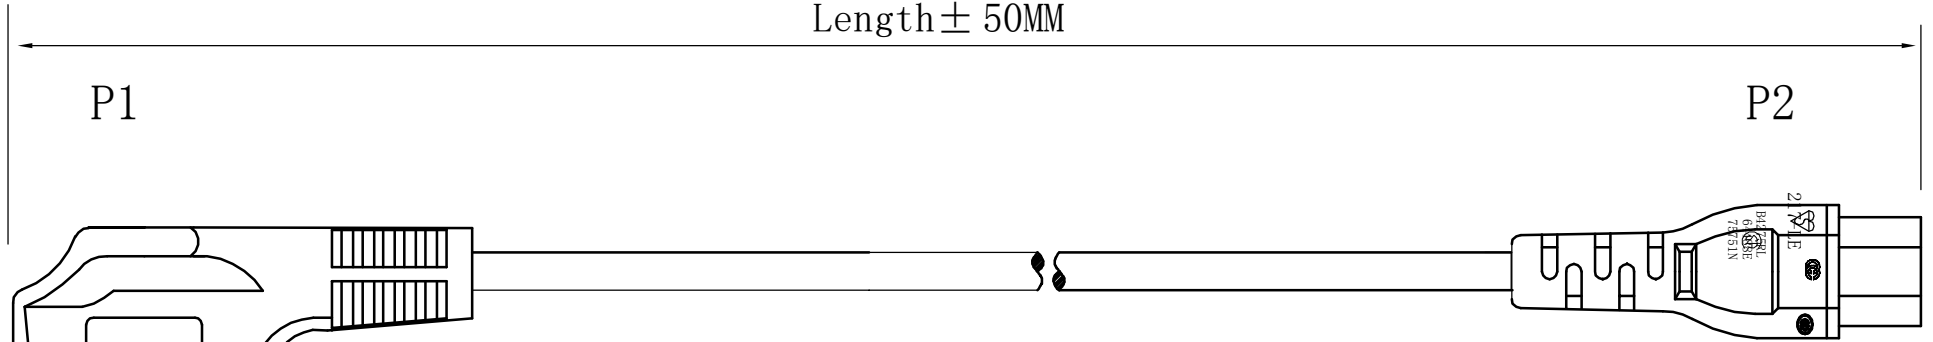

Length ± 50MM

CC <VDE> <OVE> KEMA-KEUR +
 IEMMEQU CEBEC H05VV-F 3G0.75mm² N/14475 CHING CHENG CE

PIN ASSIGNMENT:

P1	P2
L	L brown
N	N blue
E	E (Yellow / Green)

8		
7		
6		
5		
4		Outer Jacket: 45Pa PVC BLACK
3		C5 Clover Leaf Socket
2		Danish Mains Plug
1		H05VV-F 3*0.75MM ² OD:6.8MM BLACK
NO.	Material	Description

2205-9xx

Title: Danish Mains Plug TO C5
 Clover Leaf Socket Power Cable

Customer: FDL	Page:1/1	Drawn BY:CLR
Customer P/N: 2205-920	REV:A	Check BY:DYH
Date: 2016.07.15	Drawing NO.: FPAC95	Unit:mm
		Appd BY: