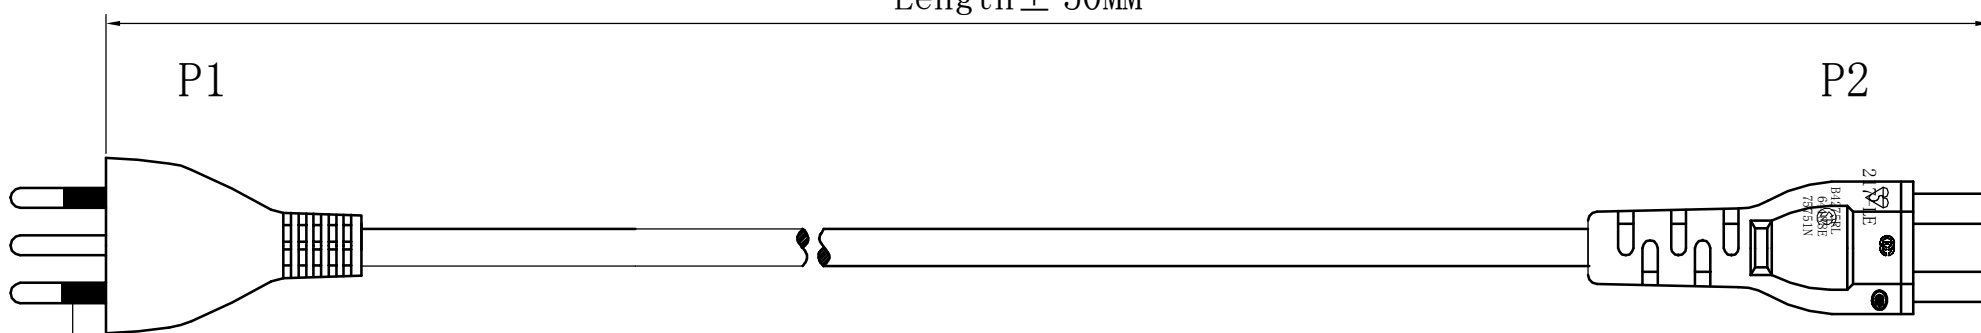

Length ± 50MM

Insulation

CC <VDE> <OVE> KEMA-KEUR +S+S+S (E) (D) (N) (S)
 IEMMEQU CEBEC H05VV-F 3G0.75mm² N/14475 CHING CHENG CE

PIN ASSIGNMENT:

P1	P2
L	L brown
N	N blue
E	E (Yellow / Green)

8		
7		
6		
5		
4		Outer Jacket: 45Pa PVC BLACK
3		C5 Clover Leaf Socket
2		Swiss Mains Plug
1		H05VV-F 3*0.75MM ² OD:6.8MM BLACK
NO.	Material	Description

2205-7xx			
Title: Swiss Mains Plug TO C5 Clover Leaf Socket Power Cable			
Customer: FDL	Page: 1/1	Drawn BY: CLR	
Customer P/N: 2205-720	REV: A	Check BY: DYH	
Date: 2016.07.15	Drawing NO.: FPAC75	Unit: mm	Appd BY: