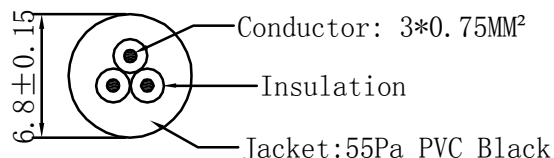

CC <VDE> <OVE> KEMA-KEUR +S+S+S (E) (D) (N) (S)
 IEMMEQU CEBEC H05VV-F 3G0.75mm² N/14475 CHING CHENG CE

PIN ASSIGNMENT:

P1	P2
L	L brown
N	N blue
E	E (Yellow / Green)

8			2205-6xx			
7						
6						
5						
4		Outer Jacket: 45Pa PVC BLACK				
3		10A C5 Clover Leaf Socket				
2		Italian Mains Plug				
1		H05VV-F 3*0.75MM ² OD:6.8MM BLACK				
NO.	Material	Description	Date: 2016. 07. 15	Drawing NO. : FPAC65	Unit:mm	Appd BY:

Title: Italian Mains Plug TO 10A
 C5 Clover Leaf Socket Power Cable

Customer: FDL

Customer P/N: 2205-620

Page: 1/1

REV:A

Drawn BY: CLR

Check BY: DYH