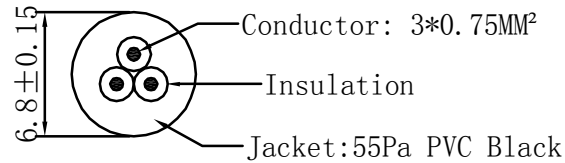

CC <VDE> <OVE> KEMA-KEUR +S+S+S (F) (D) (N) (S)
 IEMMEQU CEBEC H05VV-F 3G0.75mm² N/14475 CHING CHENG CE

PIN ASSIGNMENT:

P1	P2
L	L brown
N	N blue
E	E (Yellow / Green)

8		
7		
6		
5		
4		Outer Jacket: 45Pa PVC BLACK
3		10A C5 Clover Leaf Socket
2		South African Mains Plug
1		H05VV-F 3*0.75MM ² OD:6.8MM BLACK
NO.	Material	Description

2205-5xx			
Title: South African Mains Plug TO 10A C5 Clover Leaf Socket Power Cable			
Customer: FDL		Page: 1/1	Drawn BY: CLR
Customer P/N: 2205-520		REV: A	Check BY: DYH
Date: 2016.07.15	Drawing NO.: FPAC63	Unit: mm	Appd BY: