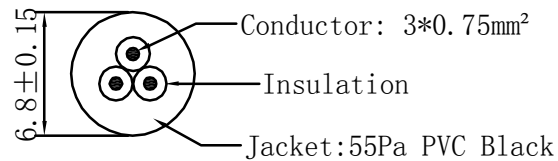

CC ◁ VDE ▷ ◁ OVE ▷ KEMA-KEUR +S +S +S (F) (D) (N) (S)  
 IEMMEQU CEPEC HO5VV-F 3G\*0.75mm<sup>2</sup> N/14475 CHING CHENG CE

PIN ASSIGNMENT:

P1	P2
L	L brown
N	N blue
E	E (Yellow / Green)

8		
7		
6		
5		
4		Outer Jacket: 45Pa PVC BLACK
3		10A C5 Clover Leaf Socket
2		Australian Mains Plug
1		HO5VV-F 3*0.75mm <sup>2</sup> OD:6.8MM BLACK
NO.	Material	Description

<b>2205-4xx</b>			
Title: Australian Mains Plug TO 10A C5 Clover Leaf Socket Power Cable			
Customer: FDL	Page: 1/1	Drawn BY: CLR	
Customer P/N: 2205-420	REV: A	Check BY: DYH	
Date: 2016. 07. 15	Drawing NO.: FPAC73	Unit: mm	Appd BY: