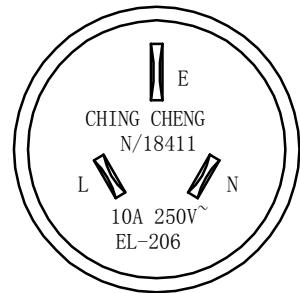

CC ◁ VDE ▷ ◁ OVE ▷ KEMA-KEUR +S +S +S (F) (D) (N) (S)  
 IEMMEQU CEPEC HO5VV-F 3G\*0.75mm<sup>2</sup> N/14475 CHING CHENG CE

PIN ASSIGNMENT:

P1	P2
L	L brown
N	N blue
E	E (Yellow / Green)

8		
7		
6		
5		
4		Outer Jacket: 45Pa PVC BLACK
3		10A C5 Clover Leaf Socket
2		Australian Mains Plug
1		HO5VV-F 3*0.75mm <sup>2</sup> OD:6.8MM BLACK
NO.	Material	Description

<b>2205-4xx</b>			
Title: Australian Mains Plug TO 10A C5 Clover Leaf Socket Power Cable			
Customer: FDL	Page: 1/1	Drawn BY: CLR	
Customer P/N: 2205-420	REV: A	Check BY: DYH	
Date: 2016. 07. 15	Drawing NO.: FPAC73	Unit: mm	Appd BY: