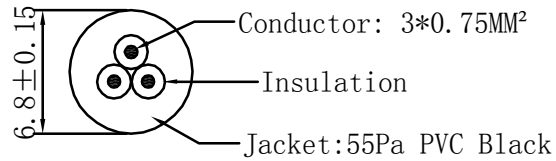

Length ± 50MM

CC <VDE> <OVE> KEMA-KEUR +S+S+S FT D N S  
 IEMMEQU CEBC H05VV-F 3G0.75mm² N/14475 CHING CHENG CE

插头字版

PIN ASSIGNMENT:

P1	P2
L	L brown
N	N blue
E	E (Yellow / Green)

8		
7		
6		
5		
4		Outer Jacket: 45Pa PVC BLACK
3		10A C5 Clover Leaf Socket
2		Right Angled Schuko European Plug
1		H05VV-F 3*0.75MM² OD:6.8MM BLACK
NO.	Material	Description

<b>2205-2xx</b>			
Title: Right Angled Schuko European PLUG TO C5 Clover Leaf Socket Power Cable			
Customer: FDL	Page:1/1	Drawn BY:CLR	
Customer P/N: 2205-0xx	REV:A	Check BY:DYH	
Date: 2016. 07. 15	Drawing NO.: FPAC53	Unit:mm	Appd BY: