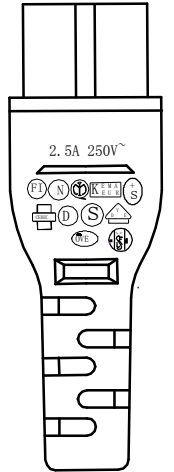

Length ± 50MM

CC <VDE> <OVE> KEMA-KEUR +S+S+S FT D N S  
 IEMMEQU CEBC H05VV-F 3G0.75mm² N/14475 CHING CHENG CE

插头字版

PIN ASSIGNMENT:

P1	P2
L	L brown
N	N blue
E	E (Yellow / Green)

8		
7		
6		
5		
4		Outer Jacket: 45Pa PVC BLACK
3		10A C5 Clover Leaf Socket
2		Right Angled Schuko European Plug
1		H05VV-F 3*0.75MM² OD:6.8MM BLACK
NO.	Material	Description

<b>2205-2xx</b>			
Title: Right Angled Schuko European PLUG TO C5 Clover Leaf Socket Power Cable			
Customer: FDL	Page:1/1	Drawn BY:CLR	
Customer P/N: 2205-0xx	REV:A	Check BY:DYH	
Date: 2016. 07. 15	Drawing NO.: FPAC53	Unit:mm	Appd BY: