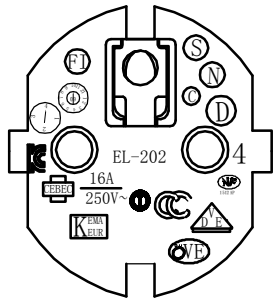

Length ± 50MM

CC <VDE> <OVE> KEMA-KEUR +S+S+S FT D N S  
 IEMMEQU CEBC H05VV-F 3G0.75mm² N/14475 CHING CHENG CE

插头字版

PIN ASSIGNMENT:

P1	P2
L	L brown
N	N blue
E	E (Yellow / Green)

8		
7		
6		
5		
4		Outer Jacket: 45Pa PVC BLACK
3		10A C5 Clover Leaf Socket
2		Right Angled Schuko European Plug
1		H05VV-F 3*0.75MM² OD:6.8MM BLACK
NO.	Material	Description

<b>2205-2xx</b>			
Title: Right Angled Schuko European PLUG TO C5 Clover Leaf Socket Power Cable			
Customer: FDL	Page:1/1	Drawn BY:CLR	
Customer P/N: 2205-0xx	REV:A	Check BY:DYH	
Date: 2016. 07. 15	Drawing NO.: FPAC53	Unit:mm	Appd BY: