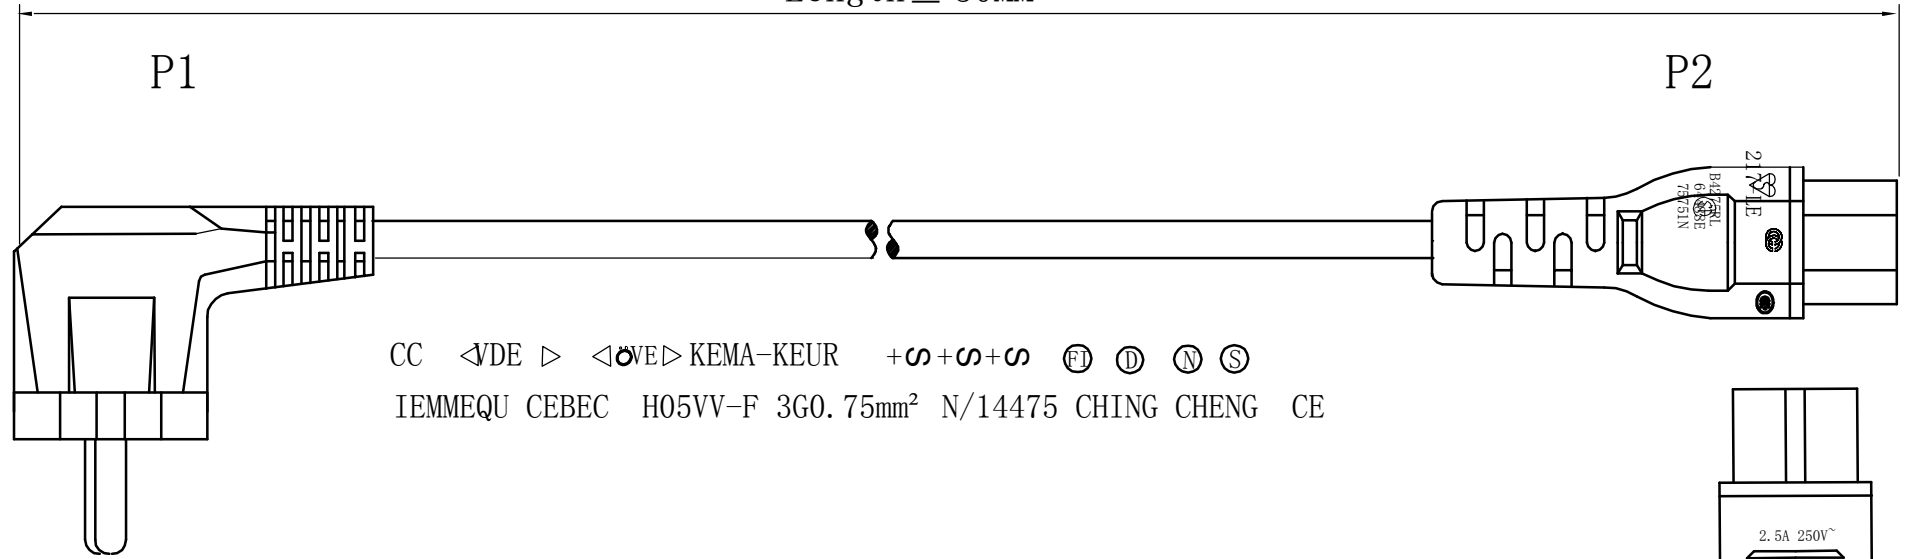

Length ± 50MM

CC <VDE> <OVE> KEMA-KEUR +S+S+S FT D N S  
 IEMMEQU CEBC H05VV-F 3G0.75mm² N/14475 CHING CHENG CE

插头字版

PIN ASSIGNMENT:

P1	P2
L	L brown
N	N blue
E	E (Yellow / Green)

8		
7		
6		
5		
4		Outer Jacket: 45Pa PVC BLACK
3		10A C5 Clover Leaf Socket
2		Right Angled Schuko European Plug
1		H05VV-F 3*0.75MM² OD:6.8MM BLACK
NO.	Material	Description

<b>2205-2xx</b>			
Title: Right Angled Schuko European PLUG TO C5 Clover Leaf Socket Power Cable			
Customer: FDL	Page:1/1	Drawn BY:CLR	
Customer P/N: 2205-0xx	REV:A	Check BY:DYH	
Date: 2016. 07. 15	Drawing NO.: FPAC53	Unit:mm	Appd BY: