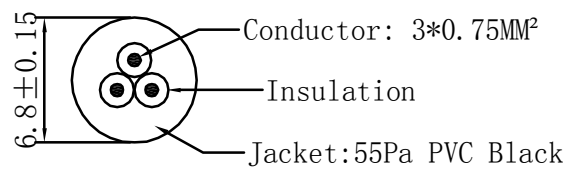

CC <VDE > <OVE > KEMA-KEUR +SSSS FI D N S
 IEMMEQU CEBC H05VV-F 3G0.75mm² N/14475 CHING CHENG CE

PIN ASSIGNMENT:

P1	P2
L	L brown
N	N blue
E	E (Yellow / Green)

8		
7		
6		
5		
4		Outer Jacket: 45Pa PVC BLACK
3		10A C13 IEC Socket
2		South African Mains Plug
1		H05VV-F 3*0.75MM ² OD:6.8MM BLACK
NO.	Material	Description

2202-5xx			
Title: South African Mains Plug TO 10A C13 Socket Power Cable			
Customer: FDL		Page: 1/1	Drawn BY: CLR
Customer P/N: 2202-520		REV: A	Check BY: DYH
Date: 2016.07.15	Drawing NO.: FPAC62	Unit: mm	Appd BY: