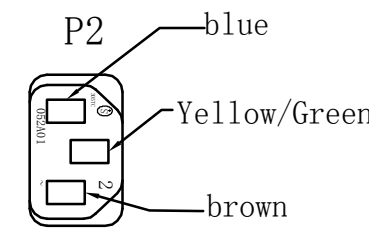

CC <VDE > <OVE > KEMA-KEUR +SSSS FI D N S
 IEMMEQU CEBC H05VV-F 3G0.75mm² N/14475 CHING CHENG CE

PIN ASSIGNMENT:

P1	P2
L	L brown
N	N blue
E	E (Yellow / Green)

8		
7		
6		
5		
4		Outer Jacket: 45Pa PVC BLACK
3		10A C13 IEC Socket
2		South African Mains Plug
1		H05VV-F 3*0.75MM ² OD:6.8MM BLACK
NO.	Material	Description

2202-5xx			
Title: South African Mains Plug TO 10A C13 Socket Power Cable			
Customer: FDL		Page: 1/1	Drawn BY: CLR
Customer P/N: 2202-520		REV: A	Check BY: DYH
Date: 2016.07.15	Drawing NO.: FPAC62	Unit: mm	Appd BY: