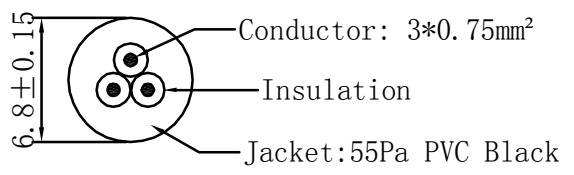

CC ◁VDE▷ ◁OVE▷ KEMA-KEUR +~~~~ (FI) (D) (N) (S)
 IEMMEQU CEBEC H05VV-F 3G*0.75mm² N/14475 CHING CHENG CE

PIN ASSIGNMENT:

P1	P2
L	L brown
N	N blue
E	E (Yellow / Green)

8		
7		
6		
5		
4		Outer Jacket: 45Pa PVC BLACK
3		10A C13 IEC Socket
2		Australian Mains Plug
1		H05VV-F 3*0.75mm ² OD:6.8MM BLACK
NO.	Material	Description

2202-4xx		Title: Australian Mains Plug TO 10A C13 Socket Power Cable	
Customer: FDL	Page:1/1		
Customer P/N: 2202-420	REV:A	Drawn BY:CLR	
Date: 2016.07.15	Drawing NO.: FPAC72	Check BY:DYH	
	Unit:mm	Appd BY:	