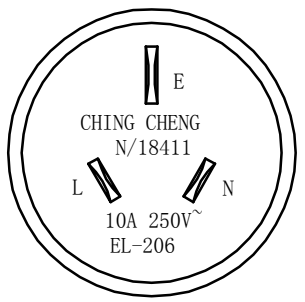

CC ◁VDE▷ ◁OVE▷ KEMA-KEUR +~~~~ (FI) (D) (N) (S)
 IEMMEQU CEBEC H05VV-F 3G*0.75mm² N/14475 CHING CHENG CE

PIN ASSIGNMENT:

P1	P2
L	L brown
N	N blue
E	E (Yellow / Green)

8		
7		
6		
5		
4		Outer Jacket: 45Pa PVC BLACK
3		10A C13 IEC Socket
2		Australian Mains Plug
1		H05VV-F 3*0.75mm ² OD:6.8MM BLACK
NO.	Material	Description

2202-4xx		Title: Australian Mains Plug TO 10A C13 Socket Power Cable	
Customer: FDL	Page:1/1		
Customer P/N: 2202-420	REV:A	Drawn BY:CLR	
Date: 2016.07.15	Drawing NO.: FPAC72	Check BY:DYH	
	Unit:mm	Appd BY:	