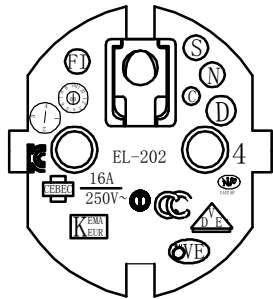

Length ± 50MM

CC <VDE> <OVE> KEMA-KEUR +S+S+S FT D N S  
 IEMMEQU CEBEC H05VV-F 3G0.75mm<sup>2</sup> N/14475 CHING CHENG CE

插头字版

PIN ASSIGNMENT:

P1	P2
L	L brown
N	N blue
E	E (Yellow / Green)

8		
7		
6		
5		
4		Outer Jacket: 45Pa PVC BLACK
3		10A C13 IEC Socket
2		Right Angled Schuko European Plug
1		H05VV-F 3*0.75MM <sup>2</sup> OD:6.8MM BLACK
NO.	Material	Description

<b>2201-0xx</b>			
Title: Right Angled Schuko European PLUG TO 10A C13 IEC Socket Power CABLE			
Customer: FDL	Page: 1/1	Drawn BY: CLR	
Customer P/N: 2201-0xx	REV: A	Check BY: DYH	
Date: 2016. 07. 15	Drawing NO.: FPAC52	Unit: mm	Appd BY: