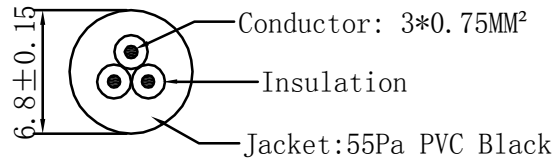

Length ± 50MM

CC <VDE> <OVE> KEMA-KEUR +S+S+S FT D N S  
 IEMMEQU CEBEC H05VV-F 3G0.75mm<sup>2</sup> N/14475 CHING CHENG CE

插头字版

PIN ASSIGNMENT:

P1	P2
L	L brown
N	N blue
E	E (Yellow / Green)

8		
7		
6		
5		
4		Outer Jacket: 45Pa PVC BLACK
3		10A C13 IEC Socket
2		Right Angled Schuko European Plug
1		H05VV-F 3*0.75MM <sup>2</sup> OD:6.8MM BLACK
NO.	Material	Description

<b>2201-0xx</b>			
Title: Right Angled Schuko European PLUG TO 10A C13 IEC Socket Power CABLE			
Customer: FDL	Page: 1/1	Drawn BY: CLR	
Customer P/N: 2201-0xx	REV: A	Check BY: DYH	
Date: 2016. 07. 15	Drawing NO.: FPAC52	Unit: mm	Appd BY: