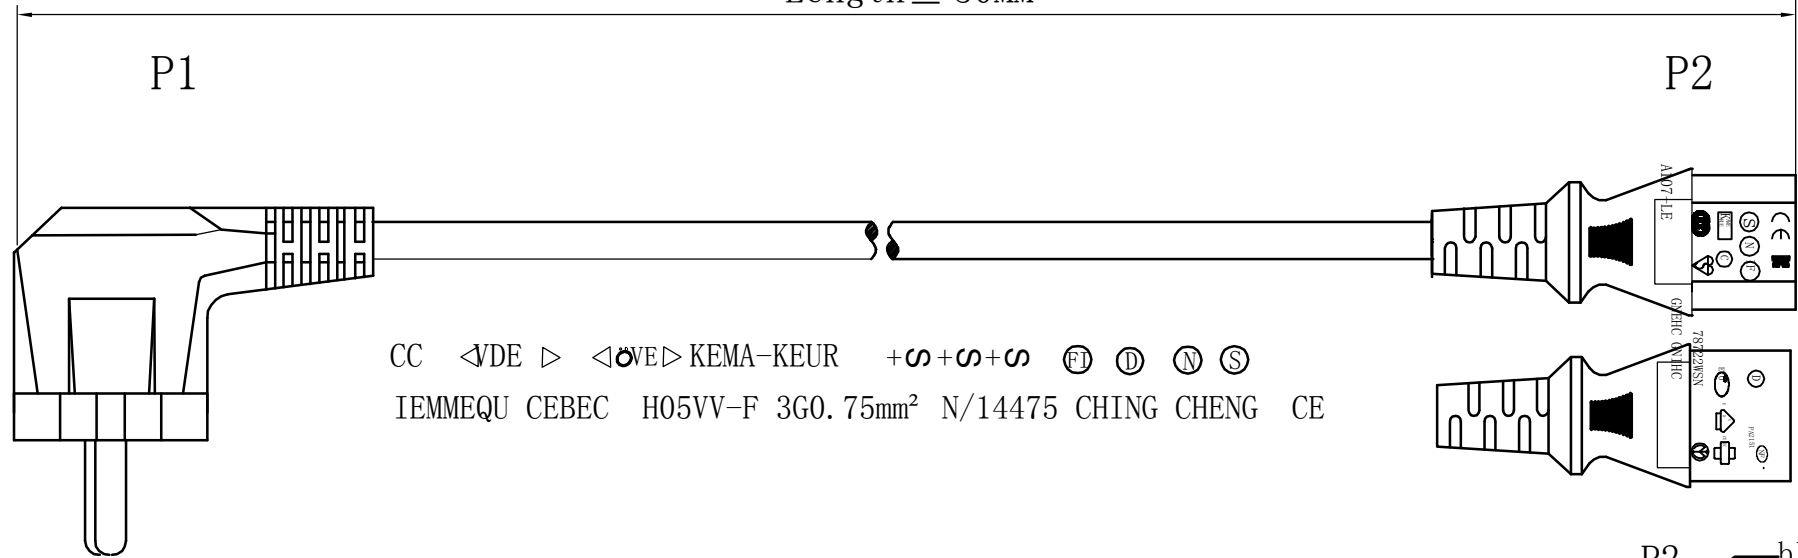

Length ± 50MM

CC <VDE> <OVE> KEMA-KEUR +S+S+S FT D N S  
 IEMMEQU CEBEC H05VV-F 3G0.75mm<sup>2</sup> N/14475 CHING CHENG CE

插头字版

PIN ASSIGNMENT:

P1	P2
L	L brown
N	N blue
E	E (Yellow / Green)

8		
7		
6		
5		
4		Outer Jacket: 45Pa PVC BLACK
3		10A C13 IEC Socket
2		Right Angled Schuko European Plug
1		H05VV-F 3*0.75MM <sup>2</sup> OD:6.8MM BLACK
NO.	Material	Description

<b>2201-0xx</b>			
Title: Right Angled Schuko European PLUG TO 10A C13 IEC Socket Power CABLE			
Customer: FDL	Page: 1/1	Drawn BY: CLR	
Customer P/N: 2201-0xx	REV: A	Check BY: DYH	
Date: 2016. 07. 15	Drawing NO.: FPAC52	Unit: mm	Appd BY: