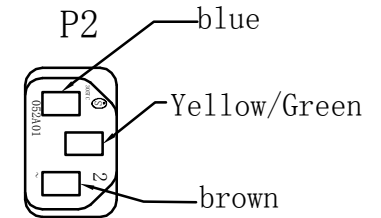

Length ± 50MM

CC <VDE> <OVE> KEMA-KEUR +S+S+S FT D N S  
 IEMMEQU CEBEC H05VV-F 3G0.75mm<sup>2</sup> N/14475 CHING CHENG CE

插头字版

PIN ASSIGNMENT:

P1	P2
L	L brown
N	N blue
E	E (Yellow / Green)

8		
7		
6		
5		
4		Outer Jacket: 45Pa PVC BLACK
3		10A C13 IEC Socket
2		Right Angled Schuko European Plug
1		H05VV-F 3*0.75MM <sup>2</sup> OD:6.8MM BLACK
NO.	Material	Description

<b>2201-0xx</b>			
Title: Right Angled Schuko European PLUG TO 10A C13 IEC Socket Power CABLE			
Customer: FDL	Page: 1/1	Drawn BY: CLR	
Customer P/N: 2201-0xx	REV: A	Check BY: DYH	
Date: 2016. 07. 15	Drawing NO.: FPAC52	Unit: mm	Appd BY: