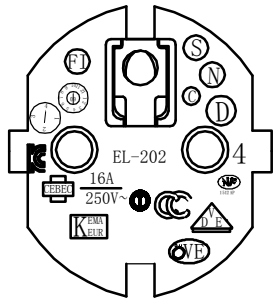

Length ± 50MM

CC <VDE> <OVE> KEMA-KEUR +S+S+S FT D N S
 IEMMEQU CEBEC H05VV-F 3G 1.0mm² N/14475 CHING CHENG CE

PIN ASSIGNMENT:

P1	P2
L	L brown
N	N blue
E	E (Yellow / Green)

8		
7		
6		
5		
4		Outer Jacket: 45Pa PVC BLACK
3		10A C15 IEC Socket "Hot Condition"
2		Right Angled Schuko European Plug
1		H05VV-F 3*1.0MM ² OD:7.1MM BLACK
NO.	Material	Description

2201-xxH

Title: Right Angled Schuko European PLUG
 TO C15 Socket "Hot Condition" Power CABLE

Customer: FDL	Page:1/1	Drawn BY:CLR
Customer P/N: 2201-02H	REV:A	Check BY:DYH
Date: 2016. 07. 15	Drawing NO.: FPAC56	Unit:mm
		Appd BY: