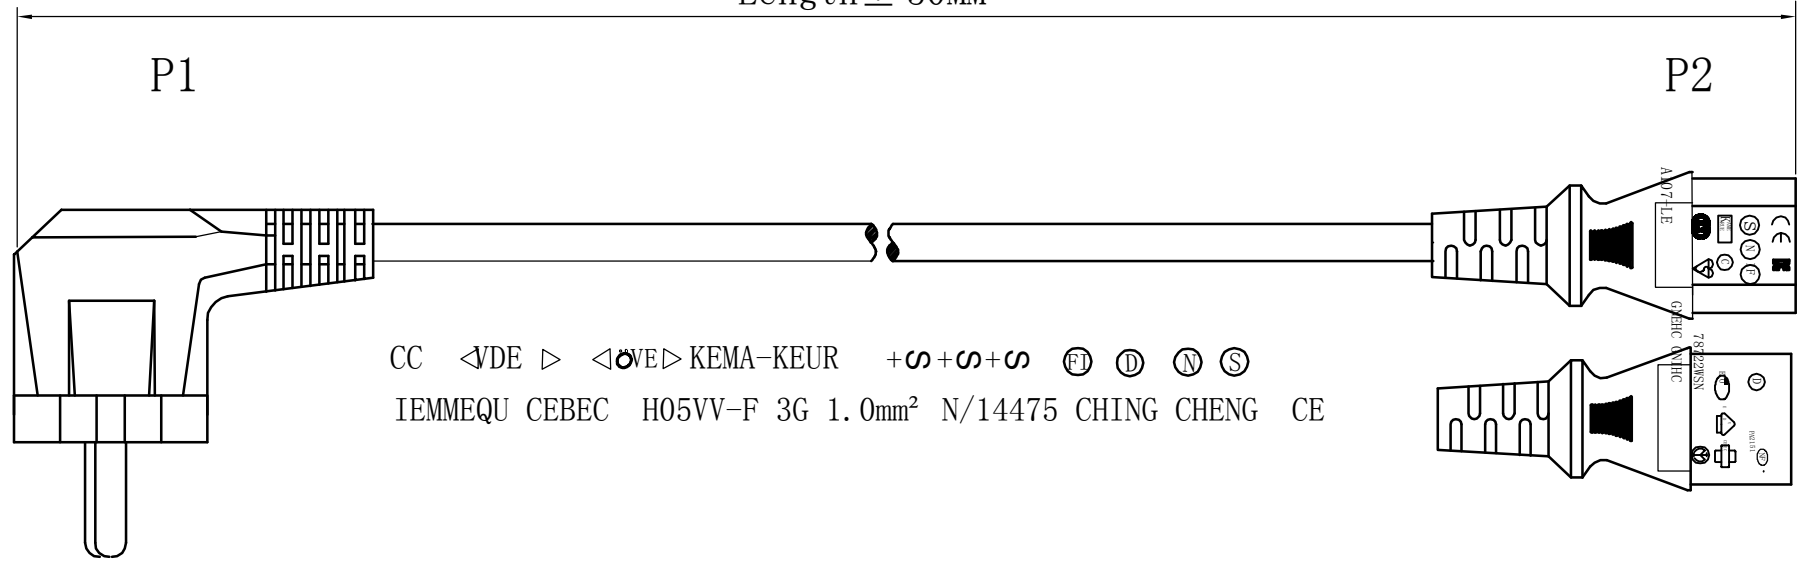

Length ± 50MM

CC <VDE> <OVE> KEMA-KEUR +S+S+S FT D N S
 IEMMEQU CEBEC H05VV-F 3G 1.0mm² N/14475 CHING CHENG CE

PIN ASSIGNMENT:

P1	P2
L	L brown
N	N blue
E	E (Yellow / Green)

8		
7		
6		
5		
4		Outer Jacket: 45Pa PVC BLACK
3		10A C15 IEC Socket "Hot Condition"
2		Right Angled Schuko European Plug
1		H05VV-F 3*1.0MM ² OD:7.1MM BLACK
NO.	Material	Description

2201-xxH

Title: Right Angled Schuko European PLUG
 TO C15 Socket "Hot Condition" Power CABLE

Customer: FDL	Page:1/1	Drawn BY:CLR
Customer P/N: 2201-02H	REV:A	Check BY:DYH
Date: 2016. 07. 15	Drawing NO.: FPAC56	Unit:mm
		Appd BY: