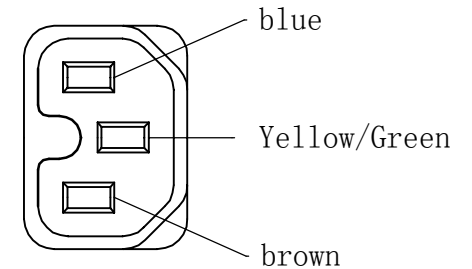

Length ± 50MM

CC <VDE> <OVE> KEMA-KEUR +S+S+S FT D N S
 IEMMEQU CEBEC H05VV-F 3G 1.0mm² N/14475 CHING CHENG CE

PIN ASSIGNMENT:

P1	P2
L	L brown
N	N blue
E	E (Yellow / Green)

8		
7		
6		
5		
4		Outer Jacket: 45Pa PVC BLACK
3		10A C15 IEC Socket "Hot Condition"
2		Right Angled Schuko European Plug
1		H05VV-F 3*1.0MM ² OD:7.1MM BLACK
NO.	Material	Description

2201-xxH

Title: Right Angled Schuko European PLUG
 TO C15 Socket "Hot Condition" Power CABLE

Customer: FDL	Page:1/1	Drawn BY:CLR
Customer P/N: 2201-02H	REV:A	Check BY:DYH
Date: 2016. 07. 15	Drawing NO.: FPAC56	Unit:mm
		Appd BY: