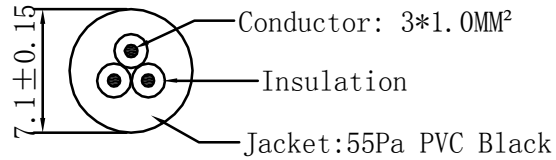

Length ± 50MM

CC <VDE> <OVE> KEMA-KEUR +S+S+S FT D N S
 IEMMEQU CEBEC H05VV-F 3G 1.0mm² N/14475 CHING CHENG CE

PIN ASSIGNMENT:

P1	P2
L	L brown
N	N blue
E	E (Yellow / Green)

8		
7		
6		
5		
4		Outer Jacket: 45Pa PVC BLACK
3		10A C15 IEC Socket "Hot Condition"
2		Right Angled Schuko European Plug
1		H05VV-F 3*1.0MM ² OD:7.1MM BLACK
NO.	Material	Description

2201-xxH

Title: Right Angled Schuko European PLUG
 TO C15 Socket "Hot Condition" Power CABLE

Customer: FDL	Page:1/1	Drawn BY:CLR
Customer P/N: 2201-02H	REV:A	Check BY:DYH
Date: 2016. 07. 15	Drawing NO.: FPAC56	Unit:mm
		Appd BY: