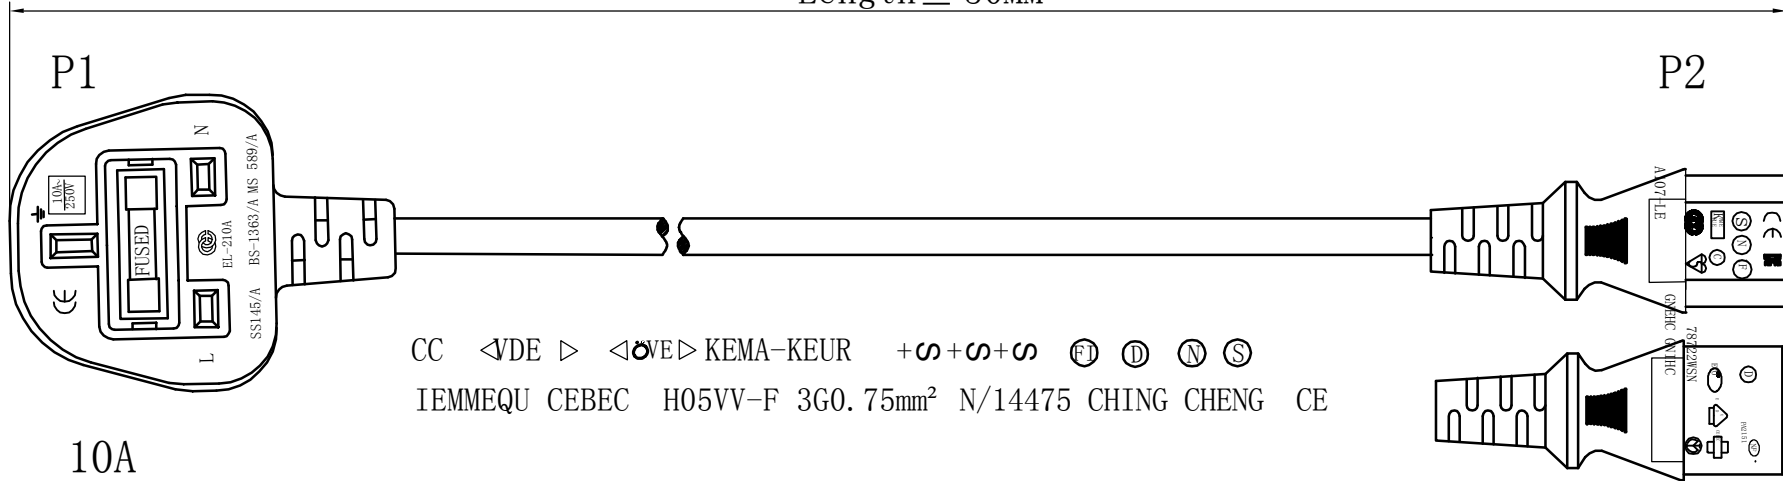

Length ± 50MM

CC <VDE > <OVE > KEMA-KEUR +S+S+S FT D N S  
 IEMMEQU CEBEC H05VV-F 3G0.75mm<sup>2</sup> N/14475 CHING CHENG CE

10A

PIN ASSIGNMENT:

P1	P2
L	L brown
N	N blue
E	E (Yellow / Green)

8			<b>2200-xxH</b>			
7						
6						
5						
4		Outer Jacket: 45Pa PVC BLACK				
3		10A C15 IEC Socket "Hot Condition"			Title: 13A UK PLUG TO 10A C15 Socket "Hot Condition" Power Cable	
2		13A UK Plug (10A Fuse)				
1		H05VV-F 3*1.0MM <sup>2</sup> OD:7.1MM BLACK	Customer: FDL	Page:1/1	Drawn BY:CLR	
			Customer P/N: 2200-xxH	REV:A	Check BY:DYH	
NO.	Material	Description	Date: 2016.07.15	Drawing NO.: FPAC45	Unit:mm	Appd BY: