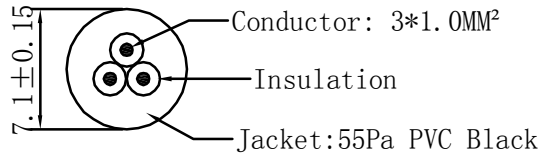

Length ± 50MM

CC <VDE > <OVE > KEMA-KEUR +S+S+S FT D N S  
 IEMMEQU CEBEC H05VV-F 3G0.75mm<sup>2</sup> N/14475 CHING CHENG CE

10A

PIN ASSIGNMENT:

P1	P2
L	L brown
N	N blue
E	E (Yellow / Green)

8			<b>2200-xxH</b>			
7						
6						
5						
4		Outer Jacket: 45Pa PVC BLACK				
3		10A C15 IEC Socket "Hot Condition"			Title: 13A UK PLUG TO 10A C15 Socket "Hot Condition" Power Cable	
2		13A UK Plug (10A Fuse)				
1		H05VV-F 3*1.0MM <sup>2</sup> OD:7.1MM BLACK	Customer: FDL	Page:1/1	Drawn BY:CLR	
			Customer P/N: 2200-xxH	REV:A	Check BY:DYH	
NO.	Material	Description	Date: 2016.07.15	Drawing NO.: FPAC45	Unit:mm	Appd BY: