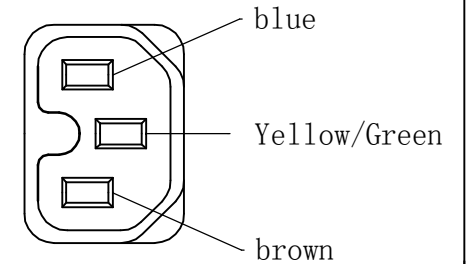

Length ± 50MM

CC <VDE > <OVE > KEMA-KEUR +S+S+S FT D N S  
 IEMMEQU CEBEC H05VV-F 3G0.75mm<sup>2</sup> N/14475 CHING CHENG CE

10A

PIN ASSIGNMENT:

P1	P2
L	L brown
N	N blue
E	E (Yellow / Green)

8			<b>2200-xxH</b>			
7						
6						
5						
4		Outer Jacket: 45Pa PVC BLACK				
3		10A C15 IEC Socket "Hot Condition"			Title: 13A UK PLUG TO 10A C15 Socket "Hot Condition" Power Cable	
2		13A UK Plug (10A Fuse)				
1		H05VV-F 3*1.0MM <sup>2</sup> OD:7.1MM BLACK	Customer: FDL	Page:1/1	Drawn BY:CLR	
			Customer P/N: 2200-xxH	REV:A	Check BY:DYH	
NO.	Material	Description	Date: 2016.07.15	Drawing NO.: FPAC45	Unit:mm	Appd BY: