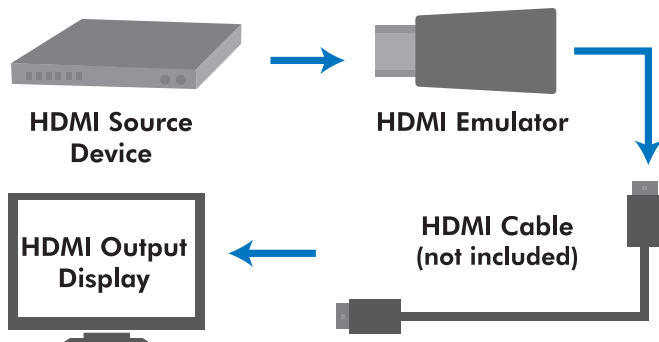

LogiLink®

HDMI EDID Emulator

Art. No.: HD0105

HD0105 is designed to emulate and store the EDID of a video display, providing constant and reliable EDID data for the a HDMI source device to efficiently optimize video resolution.

Features:

- » Designed to emulate and store the EDID of a video display
- » Compliant with HDMI 1.4/2.0
- » Support resolution up to 4K x 2K@60Hz
- » Built-in LED indicator to easily identify the EDID mode
- » Support VESA and CEA specification
- » Works with any operating system, no software installation required
- » Power from HDMI source device